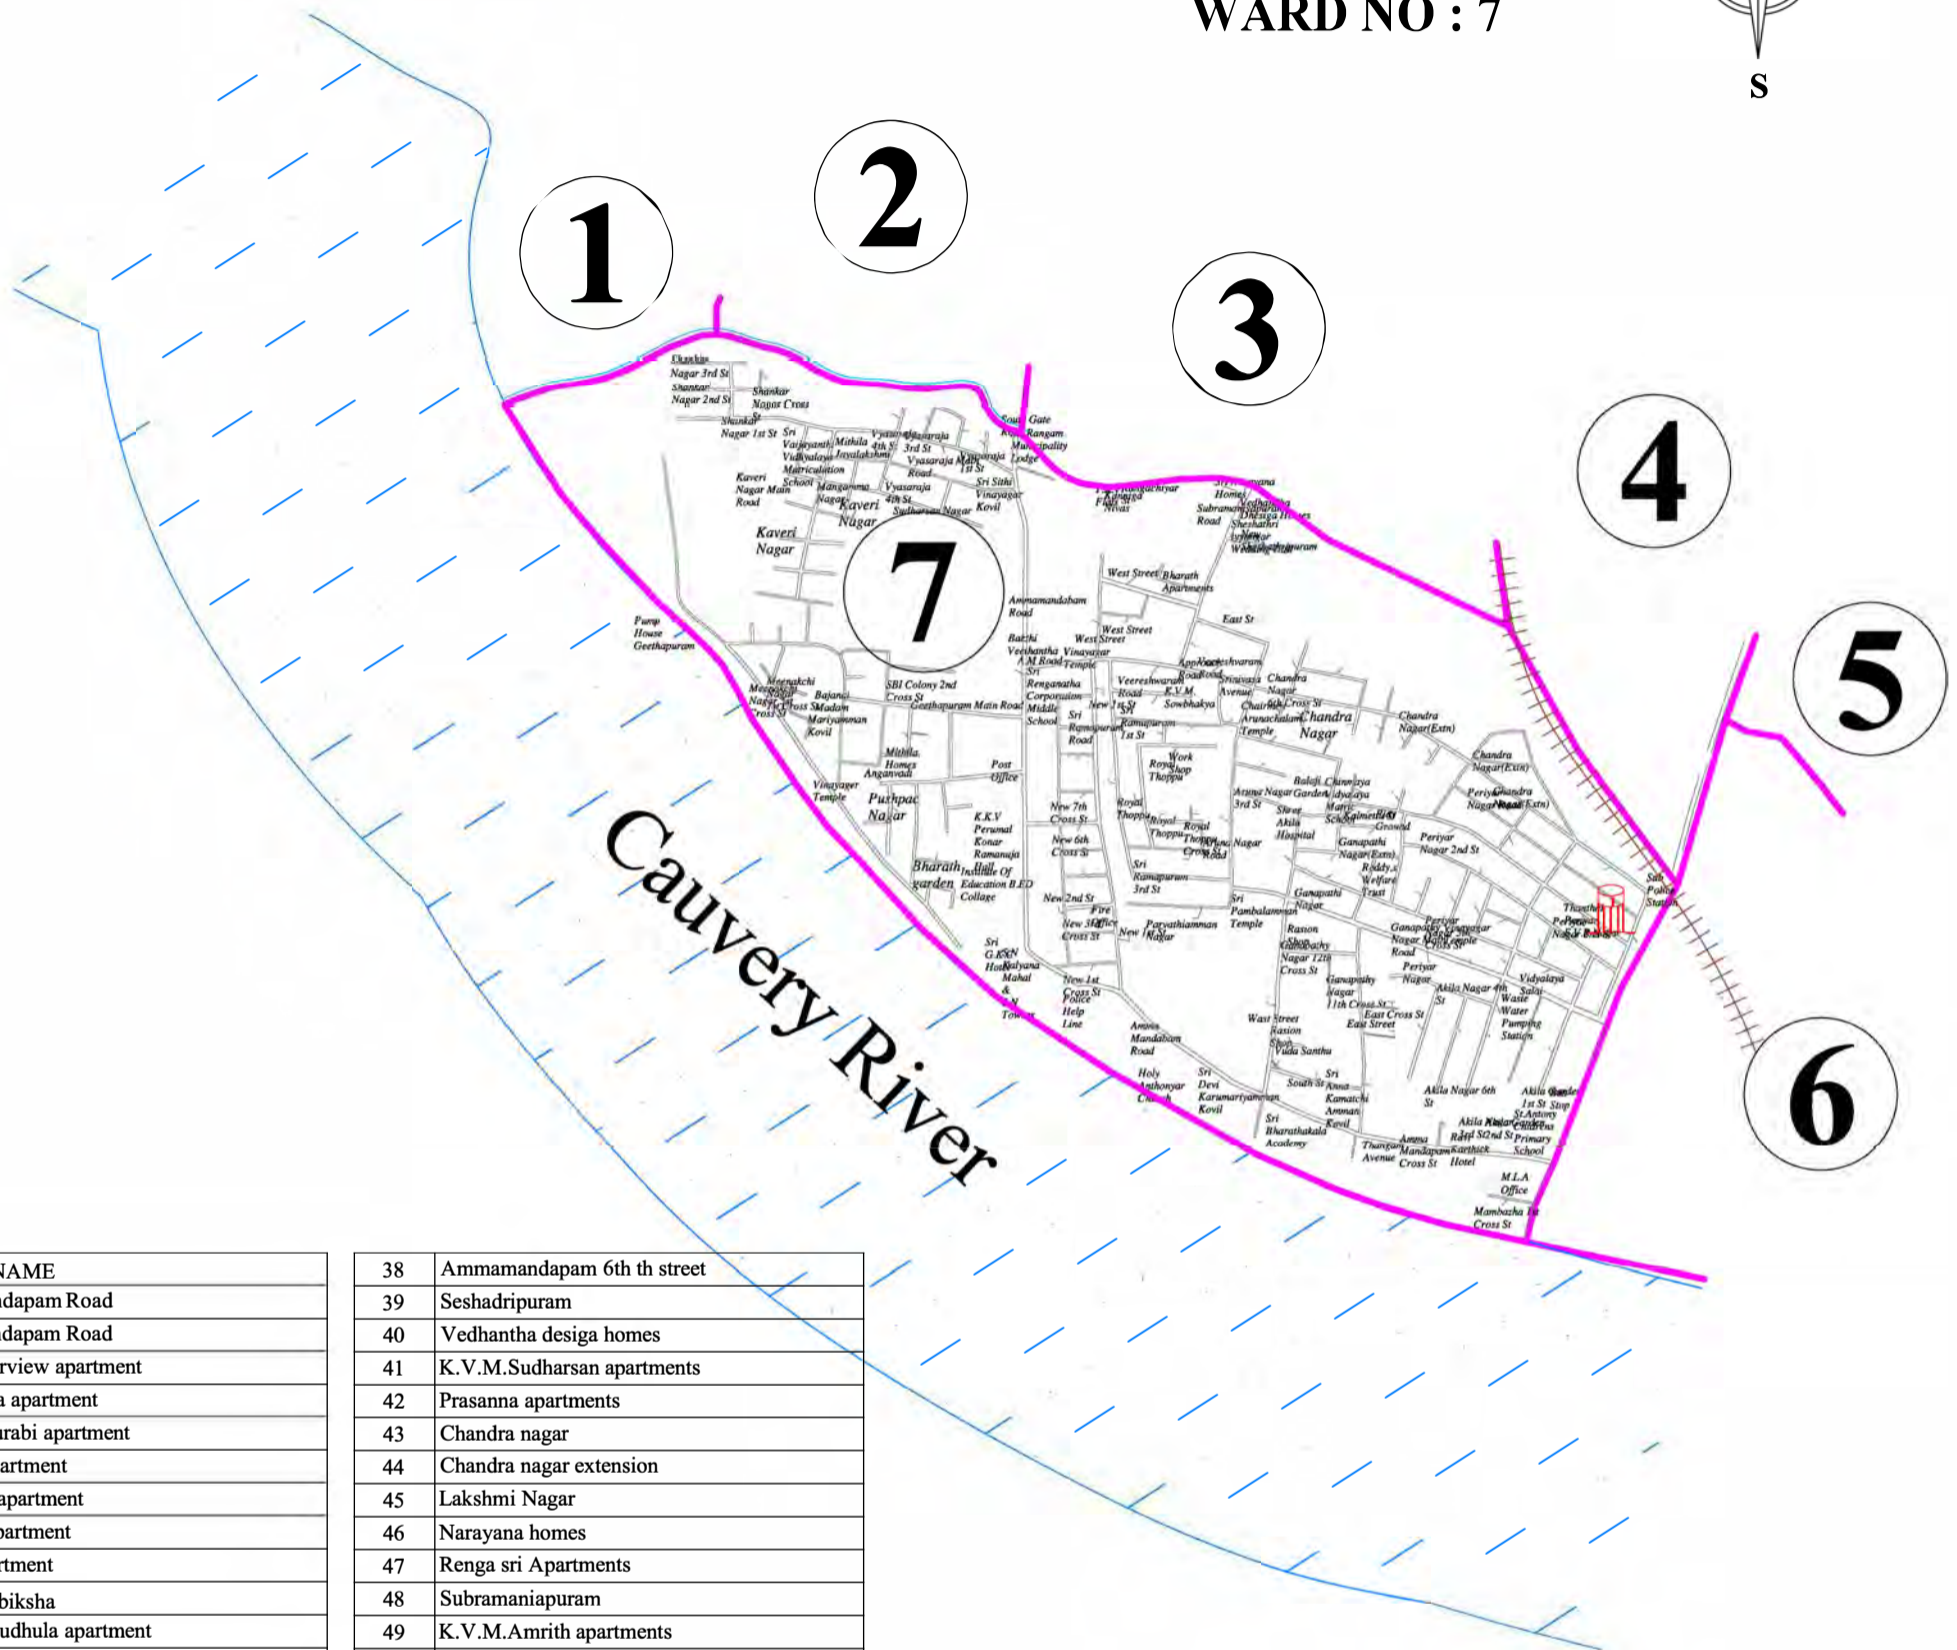

TIRUCHIRAPPALLI CITY CORPORATION

WARD MAP

WARD NO : 7

SL.No.	STREET NAME
1	Ammamandapam Road
2	Ammamandapam Road
3	Parsn Riverview apartment
4	River reena apartment
5	Vignesh surabi apartment
6	Maruthi apartment
7	Saithanya apartment
8	Vignesh apartment
9	Santhi apartment
10	Premier subiksha
11	Rohini mirudhula apartment
12	Viyasarajanagar
13	Sudarsan nagar
14	Kaveri nagar
15	Mangamma Nagar
16	Mangamma nagar extension
17	Sankar nagar
18	Bharath garden pushpak nagar
19	Kannika kaveri nagar
20	Pushpak nagar
21	S.B.I. Colony
22	Geethapuram
23	Arul Nagar
24	Sriram Nagar
25	Ammamandapam Ist street (New street)
26	Ammamandapam Ist Street
27	M.B.Residency
28	Meenatchi Nagar
29	Ammamandapam Extension IInd street
30	Ammamandapam Extension IIIrd street
31	Ammamandapam Extension IIIrd street
	Institution-999
	ISaran Muthiyor illam
	Ammamandapam Road
32	2Vaijyanthi School Hostel Subramaniapuram
33	3.Angalamman college Girls Hostel Mambalasalai road
34	4.Vaijyanthi school Girls Hostel
35	Ammamandapam Extension 4th street
36	Ammamandapam Extension 5th street
37	Ammamandapam Extension 5th street

SL.No.	Ward No.	Population
1	07	14000

REFERENCE:
CORPORATION BOUNDARY
WARD BOUNDARY
OHT
SCHOOL
GOVERNMENT HOSPITAL
CORPORATION ZONAL OFFICE

NOT TO SCALE