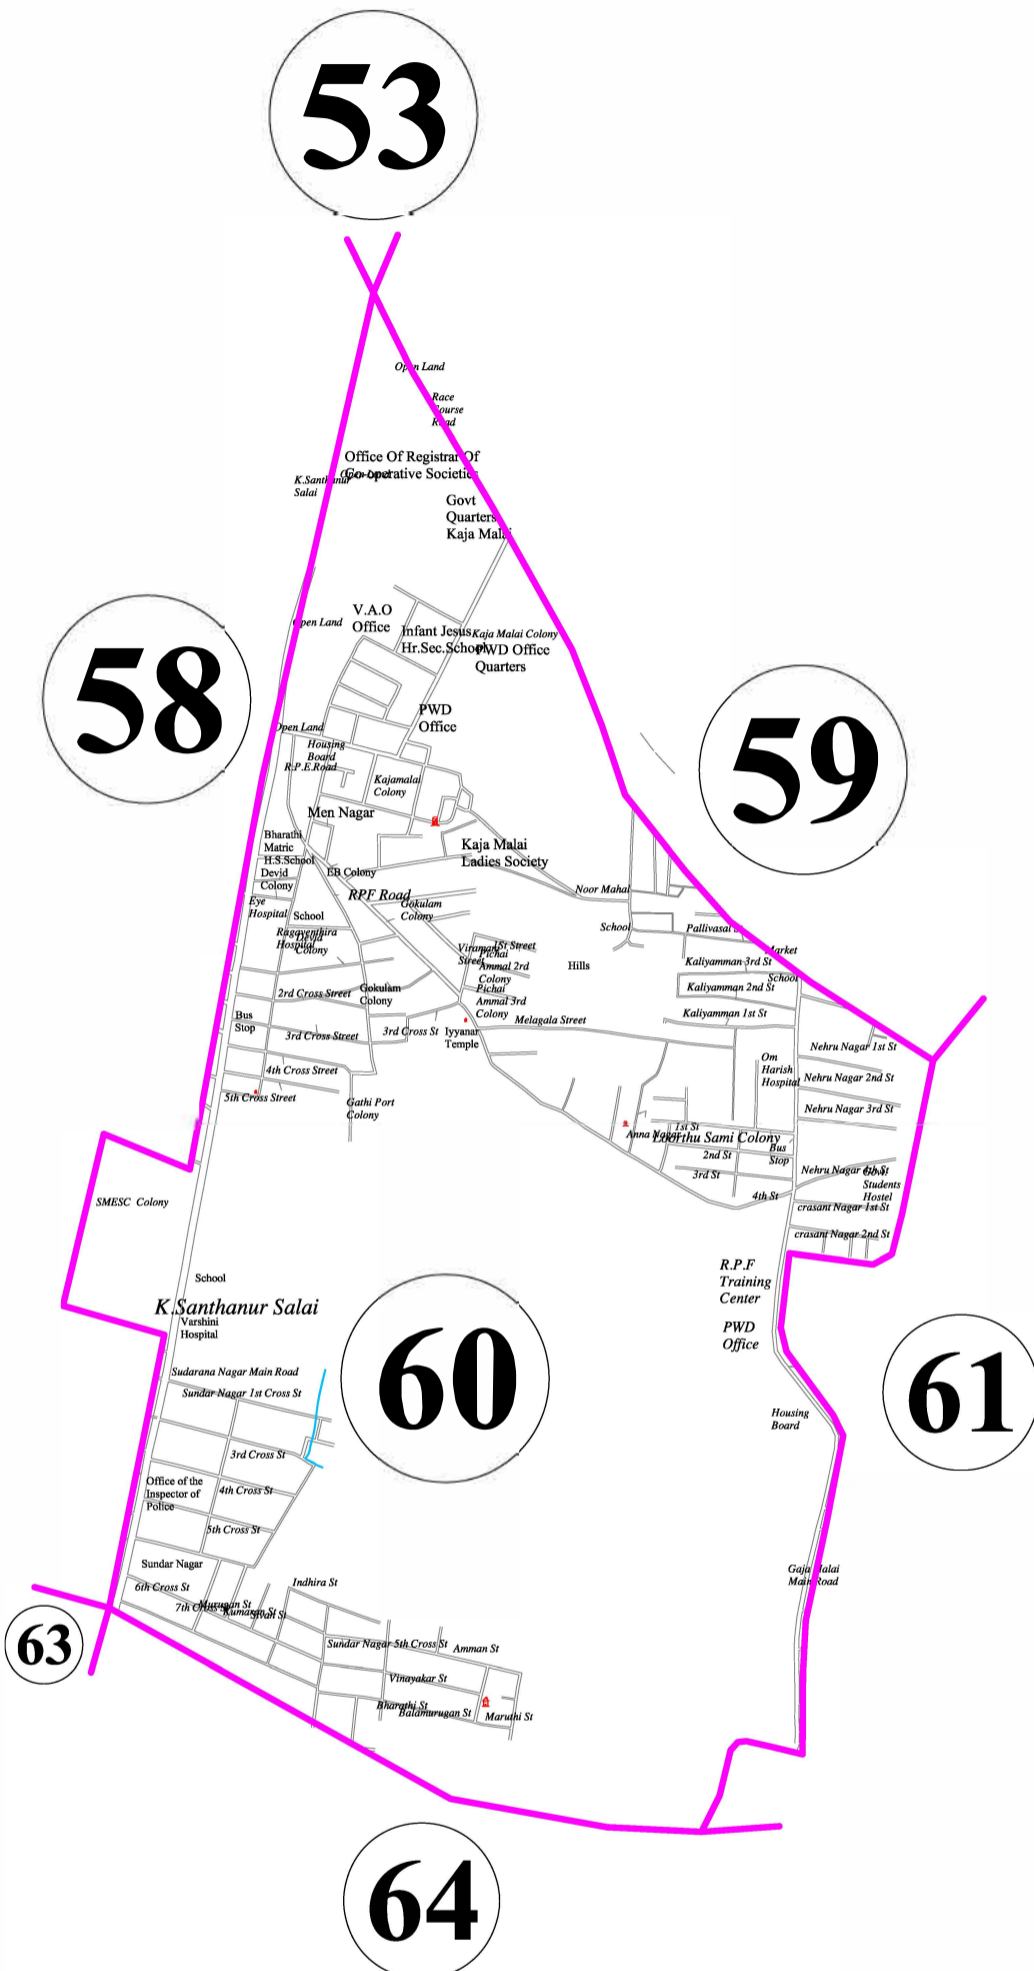

## WARD MAP

**WARD NO : 60**

Sl. No	Street Name
1	L.S.P COLONY
2	LOORTHU SAMY PILLAI COLONY 1ST CROSS
3	LOORTHU SAMY PILLAI COLONY 2ST CROSS
4	LOORTHU SAMY PILLAI COLONY 3ST CROSS
5	LOORTHU SAMY PILLAI COLONY ANNA NAGAR
6	KEMBER GARD ROAD
7	CRESENT NAGAR
8	NEHRU NAGAR IIND STREET
9	THAMARAI NAGAR BTYPE BLOCK 3
10	THAMARAI NAGAR B TYPE BLOCK 2
11	NEHRU NAGAR IVTH STREET
12	THAMARAI NAGAR B TYPE BLOCK 3
13	NEHRU NAGAR IST STREET
14	IBRAHIM NAGAR KAJAMALAI
15	DARGA ROAD
16	MUSLIM STREET
17	KALIAMMAN KOVIL STREET
18	KAJAMALAI MAINROAD
19	KALIAMMAN KOVIL STREET
20	KAJAMALAI NADU STREET
21	INDIAN BANK COLONY
22	KAJAMALAI MUSLIM IST STREET
23	KAJAMALAI SLEM AREA
24	KAJAMALAI MUSLIM IIND STREET
25	KAJAMALAI IST STREET
26	KAJAMALAI RACE COURSE ROAD
27	SIMCO METER ROAD
28	SMESC COLONY
29	KAJAMALAI MAINROAD
30	RAILWAY STAFF COLONY
31	KAJAMALAI MAINROAD
32	HOUSING UNIT
33	KAJAMALAIKU SELLUM PATHAI
34	ANNA NAGAR SLUM AREA
35	ANNA NAGAR
36	KALIAMMAN KOVIL STREET
37	INDIAN BANK COLONY
38	PITCHAIYAMMAL NAGAR
	GOKULAM COLONY
	SUNDHAR NAGAR IIND CROSS

Sl. No	Street Name
41	KALIAMMAN KOVIL STREET
42	INDIAN BANK COLONY
43	SMESC COLONY
44	KAJAMALAI NADU STREET
45	INDIRA NAGAR SLUM AREA
46	SUNDHAR NAGAR IST CROSS
47	KAJAMALAI VIA
48	KAJAMALAI MAIN ROAD IBRAHIM NAGAR
49	K.M.ROAD KUDUMIAN SAHIB STREET
50	SUNDHAR NAGAR IVTH CROSS
51	SUNDHAR NAGAR IIIRD CROSS
52	SUNDHAR NAGAR VTH CROSS
53	SUNDHAR NAGAR VITH CROSS
54	SUNDHAR NAGAR MAIN ROAD
55	AMMAN NAGAR
56	S.M.E.S.C. COLONY NORTH EXTENTION
57	S.M.E.S.C. COLONY IST CROSS
58	SUNDHAR NAGAR VIIITH CROSS
59	KHADI BOARD COLONY
60	MIN NAGAR
61	MIN NAGAR

SL.No.	Ward No.	Population
1	60	13386

**REFERENCE:**

- CORPORATION BOUNDARY
- WARD BOUNDARY
- OHT
- SCHOOL
- GOVERNMENT HOSPITAL
- CORPORATION ZONAL OFFICE