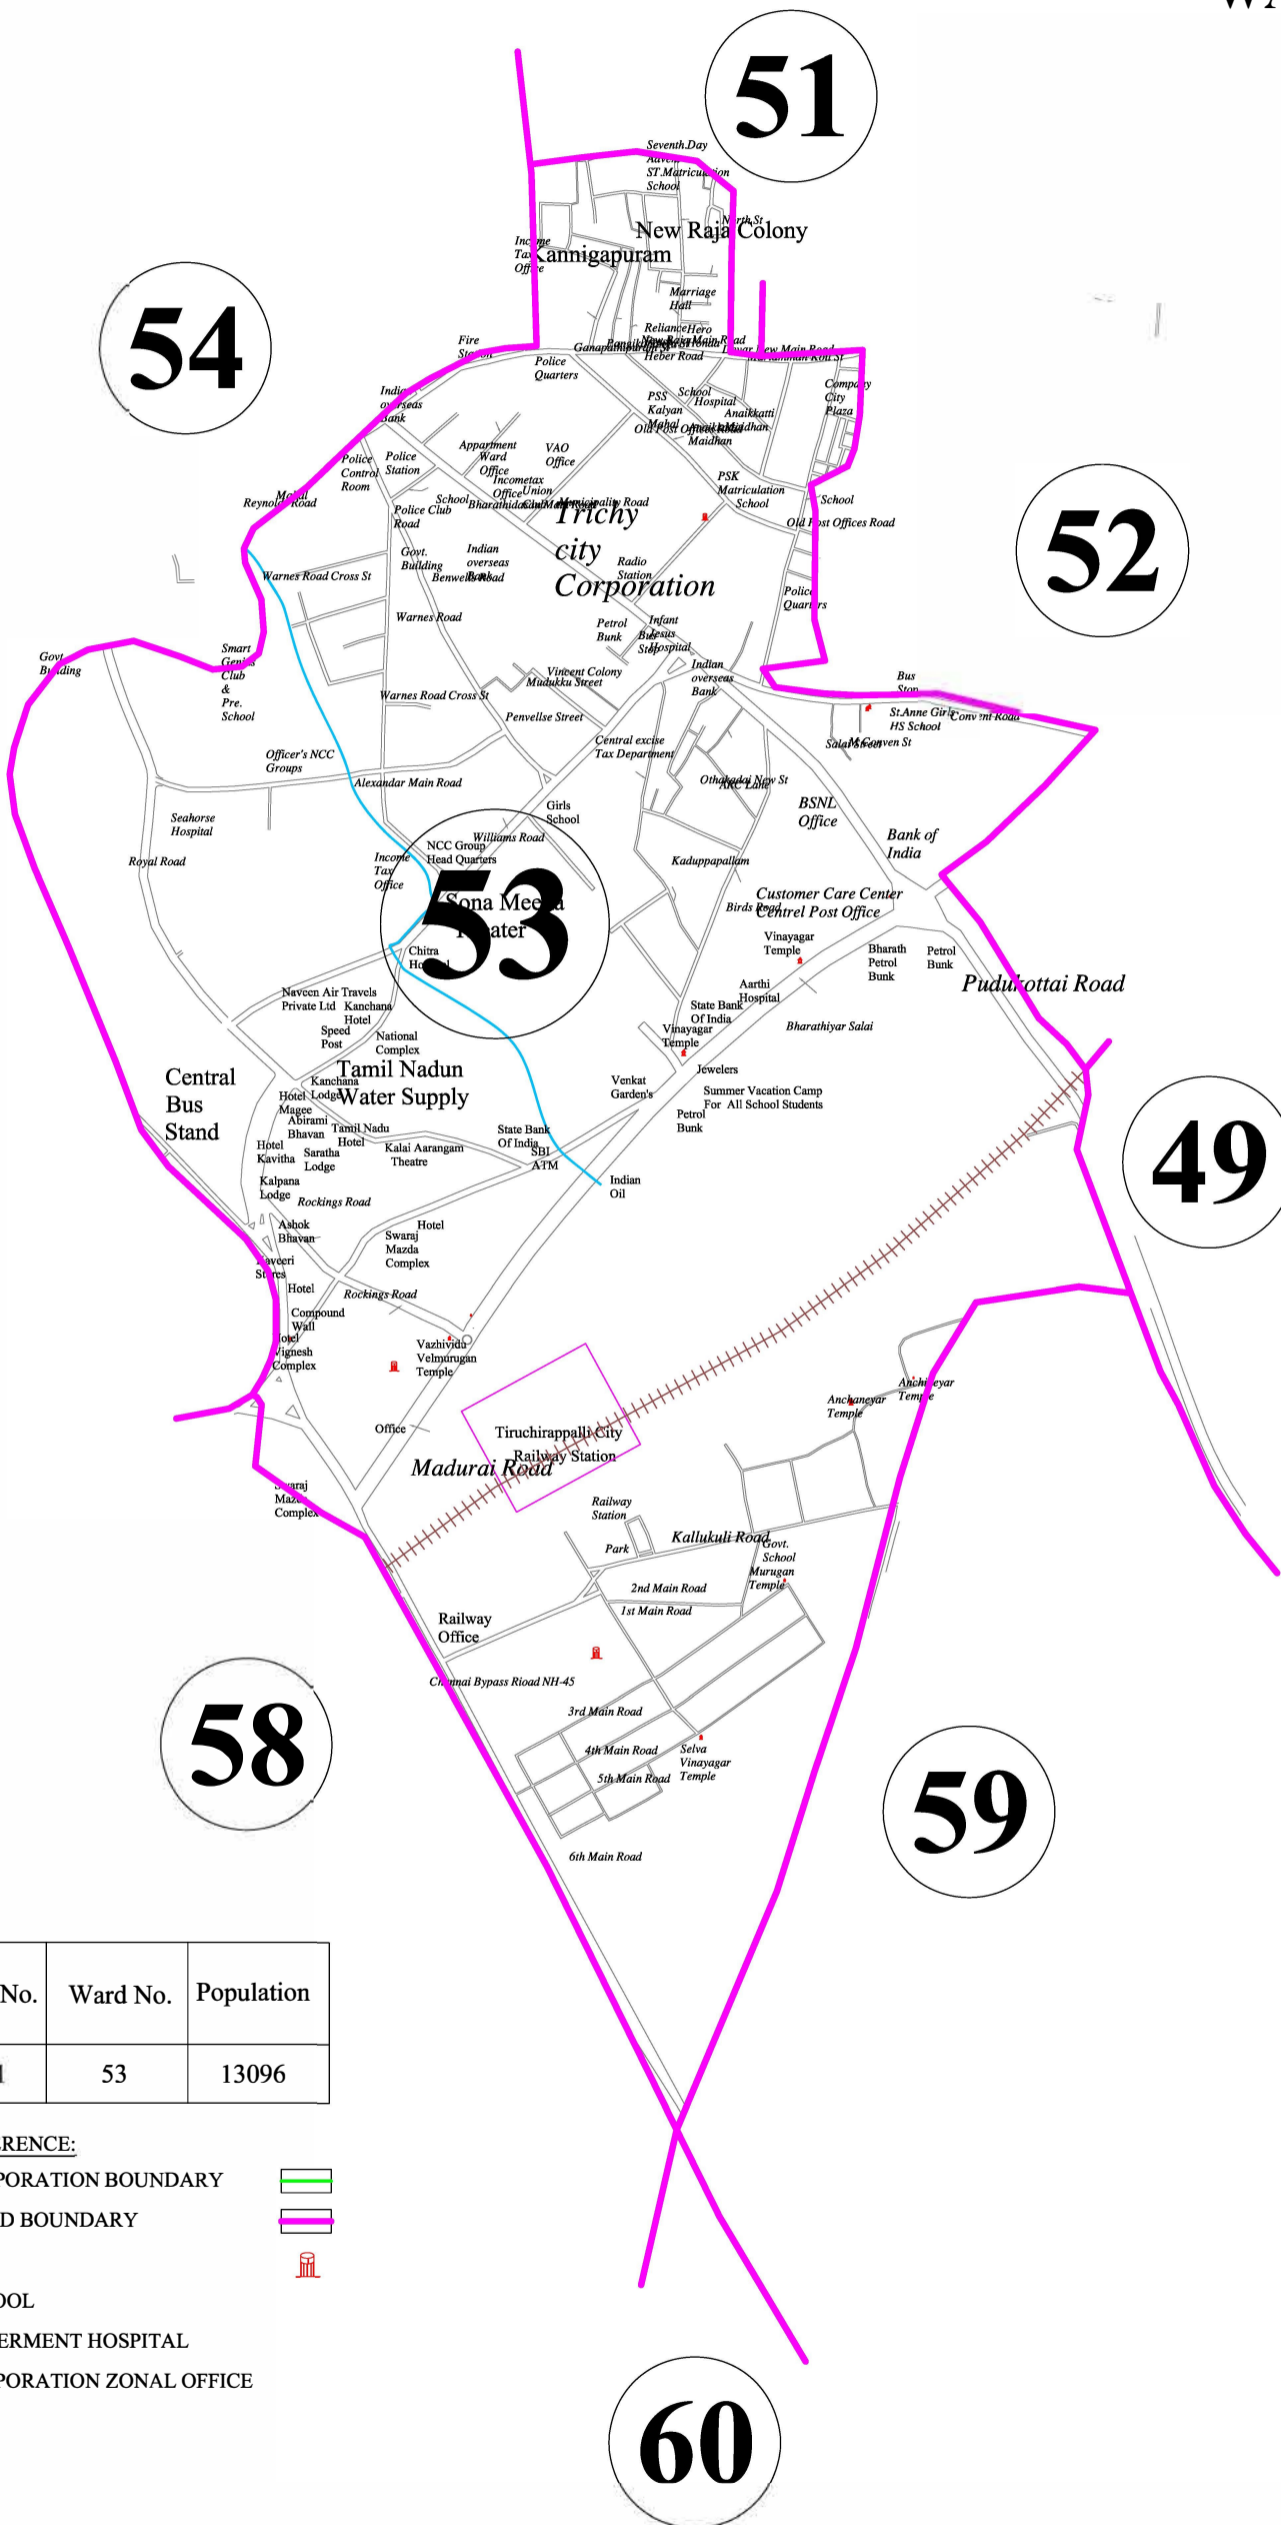

TIRUCHIRAPPALLI CITY CORPORATION

WARD MAP

WARD NO : 53

SL.NO	STREET NAME
1	ALEXANDRIYAROAD
2	BENWELSMUDUKKU STREET
3	RAILWAYCOLONY
4	RAILWAYCOLONY
5	BARATHIYAR SALAI
6	RAILWAYCOLONY
7	BIRDS ROAD
8	HEEBER ROAD
9	KEELA PALLA STREET
10	MUNICIPAL OFFICE ROAD
11	HEEBER ROAD
12	HEEBER ROAD
13	OLDPOSTOFFICE ROAD
14	MCDONALDS ROAD
15	NEW STREET WILLIAMS ROAD
16	WARNERS ROAD
17	WARNERS ROAD
18	KUDUPPA PALLAM
19	WILLIAMS ROAD SONA MEENA BACK SIDE
20	WILLIAMSROAD B.H.E.L APPARTMENT LINE
21	ROCKINS ROAD
22	ANAIKATTIMAIDANAM
23	WILLIAMSROAD MUDUKKU STREET
24	NEW STREET OTTHAKADAI
25	WILLIAMSROAD MUDUKKU STREET
26	NEW STREET OTTHAKADAI
27	Convent Road
28	Convent Road
29	Convent Road Hostel
30	Beema Nagar Rajacolony Main Street
31	Beema Nagar Rajacolony Ganapathipuram
32	Panjukidangu Arijana Colony
33	New Raja Colony
34	M.K.T. Road

SL.No.	Ward No.	Population
1	53	13096

REFERENCE:

- CORPORATION BOUNDARY
- WARD BOUNDARY
- OHT
- SCHOOL
- GOVERNMENT HOSPITAL
- CORPORATION ZONAL OFFICE