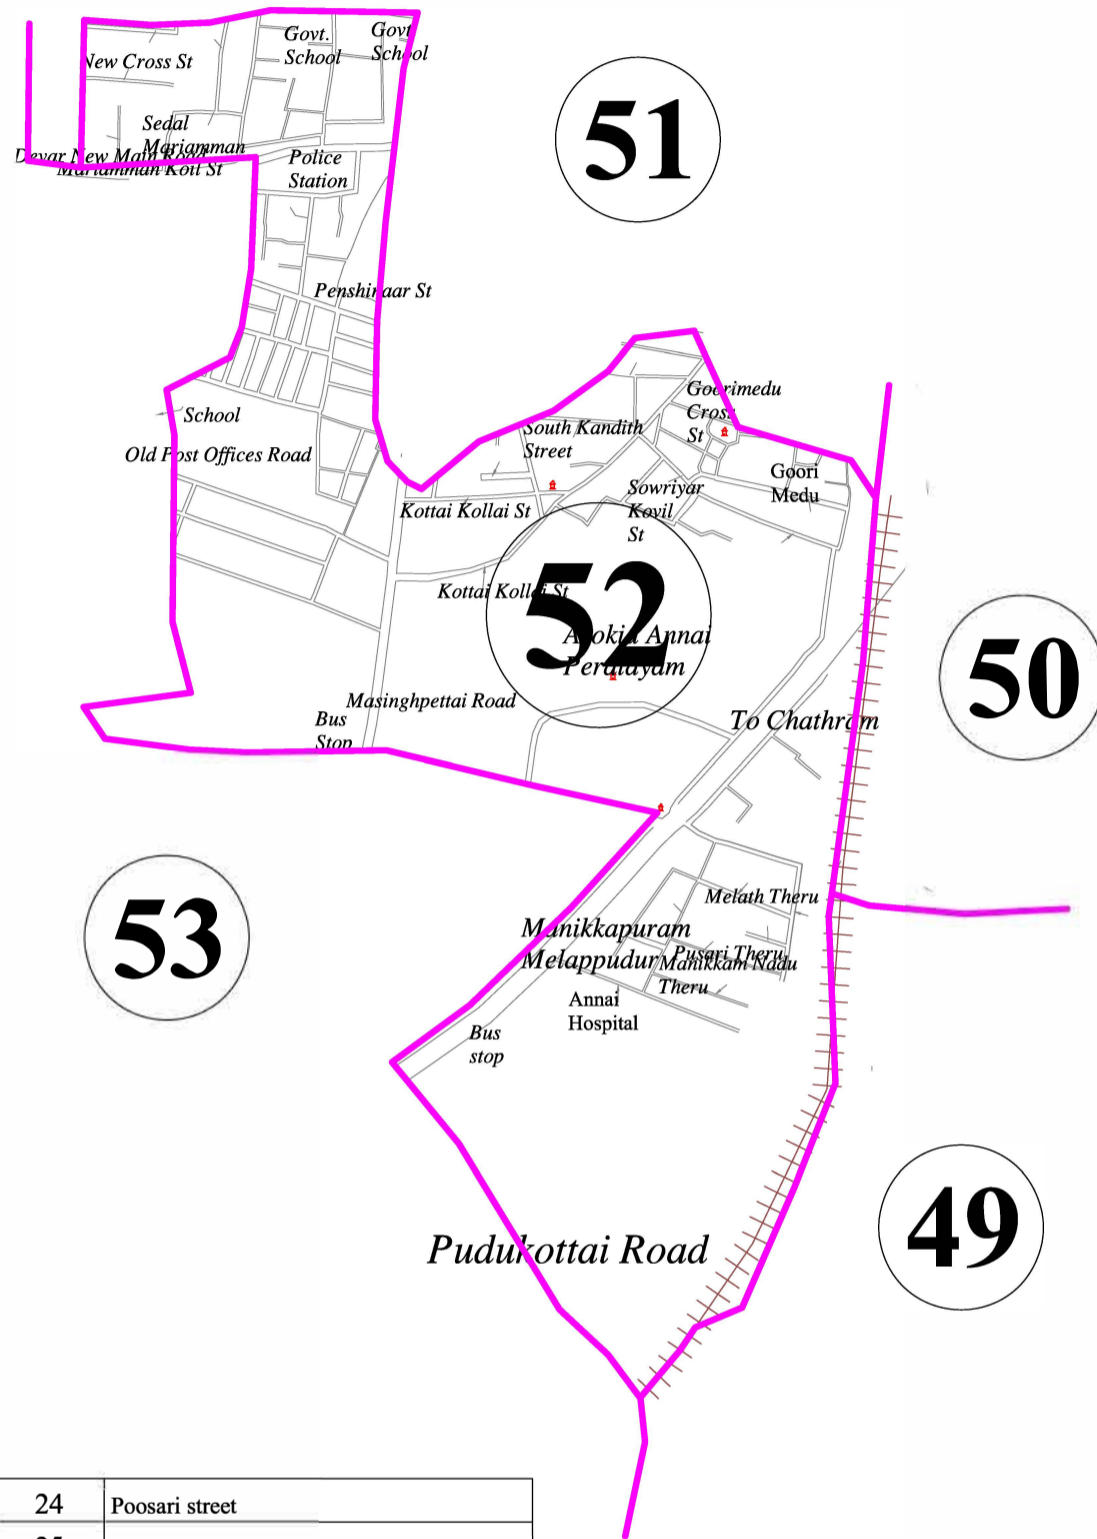

TIRUCHIRAPPALLI CITY CORPORATION

WARD MAP

WARD NO : 52

SL.NO	STREET NAME
1	Bharathiyar Salai
2	Melapudhur Main Road
3	Madurai Road Melaputhur
4	Syed mohamed ravuther street
5	Anthonyiar kovil street main
6	Pensaner street
7	Syed mohamed ravuther street
8	Anthonyiar kovil street main
9	Pensoner street first main road
10	Pensoner street
11	Saveriyar kovil main road
12	Gorimedu street
13	Mariyaman kovil street
14	Gorimedu street
15	Mariyaman kovil street
16	Melapudur 3 street
17	Melapudur 5 th street
18	Melapudur middle street
19	Melapudur 2 nd street
20	Melapudur 1st street
21	Madurai main road
22	Madurai main road
23	Madurai main road

24	Poosari street
25	Mela street
26	Convent Road
27	Mettu street
28	Mettu street
29	South Yadava Street
30	Bhagavathi Amman Kovil Street
31	Syed mohamed ravuther street
32	Arasamara street
33	Bagavathi amman kovil street
34	Mettu street
35	Manikapuram
36	Manikapuram middle street
37	Saveriyar kovil street
38	Kotakollai street
39	Manikapuram melapudur
40	Kota kollai street police quarters
41	Kandi Main Street
42	Keela Kandi Street
43	Ramamadam Kandi street
44	South Kandi Street
45	Kandi Street 1,2, & 3rd Cross
46	Kandi Street 1,2, & 3rd Cross

SL.No.	Ward No.	Population
1	52	12601

REFERENCE:

- CORPORATION BOUNDARY
- WARD BOUNDARY
- OHT
- SCHOOL
- GOVERNMENT HOSPITAL
- CORPORATION ZONAL OFFICE

NOT TO SCALE