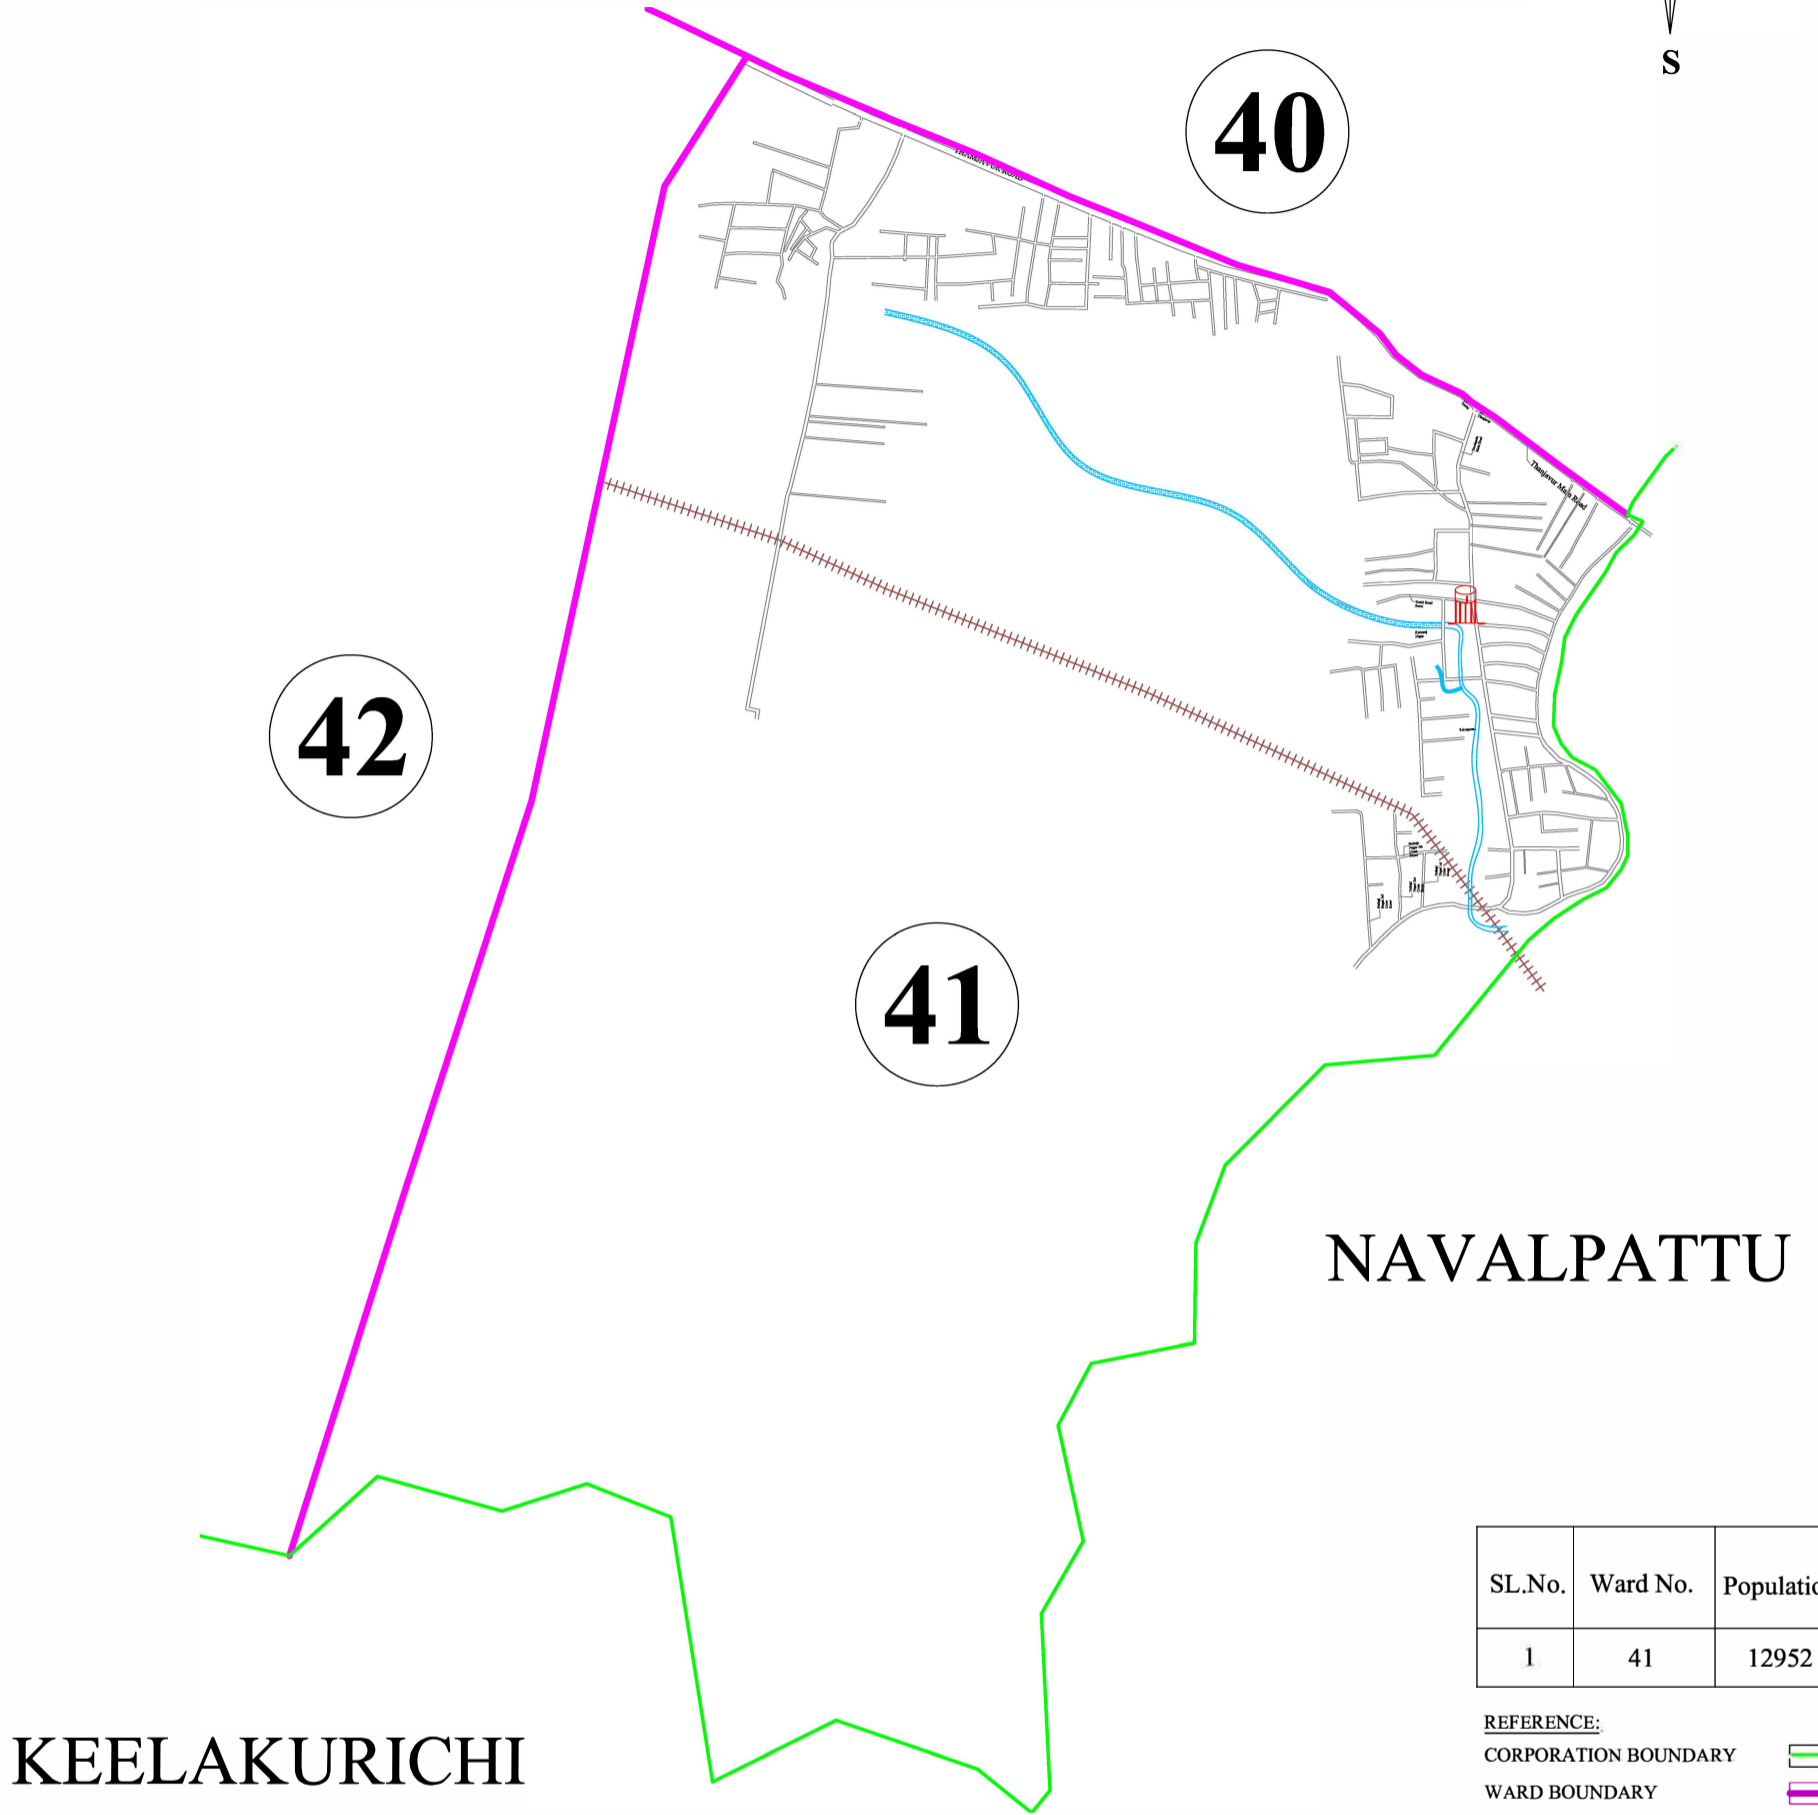

TIRUCHIRAPPALLI CITY CORPORATION

WARD MAP

WARD NO : 41

SL.No.	Ward No.	Population
1	41	12952

REFERENCE:

CORPORATION BOUNDARY	
WARD BOUNDARY	
OHT	
SCHOOL	
GOVERNMENT HOSPITAL	
CORPORATION ZONAL OFFICE	

KEELAKURICHI

SOLAMADEVU

SL.NO	STREET NAME
1	THANJAI MAINROAD
2	THANJAI MAINROAD
3	SUPARAMANYABURAM
4	SUPARAMANYABURAM
5	ELAIT COLANY
6	GANTHI NAGAR 1ST STREET
7	GANTHI NAGAR 2ND STREET
8	GANTHI NAGAR 3THD STREET
9	GANTHI NAGAR 4 TH STREET
10	GANTHI NAGAR 5TH STREET
11	GANTHI NAGAR 6 TH STREET
12	GANTHI NAGAR 7 TH STREET
13	GANTHI NAGAR 8 TH STREET
14	SELVAPURAM 1 ST STREET
15	SELVAPURAM 2TH STREET
16	NETHAJI NAGAR
17	SRI RAGAVENTHIRA NAGAR
18	NAVALPATTU ROAD
19	NAVALPATTU ROAD
20	NETHAJI NAGAR ADHI THIRAVITAR COLONY
21	NOCHIVAIYAL PUTHUR
22	CHOLAPURAM
23	NOCHIVAYAL PUTHUR ADHI THIRAVITAR COLONY
24	NOCHIVAYAL PUTHUR ADHI THIRAVITAR COLONY
25	SURULI KOVIL STREET
26	SURULI KOVIL STREET EX

27	KAMARAJ NAGAR
28	BANGARU ADIKALAR NAGAR
29	KAKKAN COLONY
30	KAKKAN COLONY
31	KAKKAN COLONY
32	KAKKAN COLONY
33	AMBETHGAR NAGAR
34	AMBETHGAR NAGAR
35	KAMPAR STREET
36	BALAJI STREET
37	A R APPARMENTS
38	MULLAI VASAL STREET
39	D NAGAR 1 ST STREET
40	D NAGAR 2TH STREET
41	D NAGAR 3TH STREET EX
42	MANGALAM COLONY
43	V K N NAGAR
44	MARIS NAGAR EX
45	THENRAL NAGAR
46	THENRAL NAGAR EX
47	MARIYAMMAN KOVIL STREET
48	INDRA NAGAR SOUTH
49	INDRA NAGAR SOUTH EX