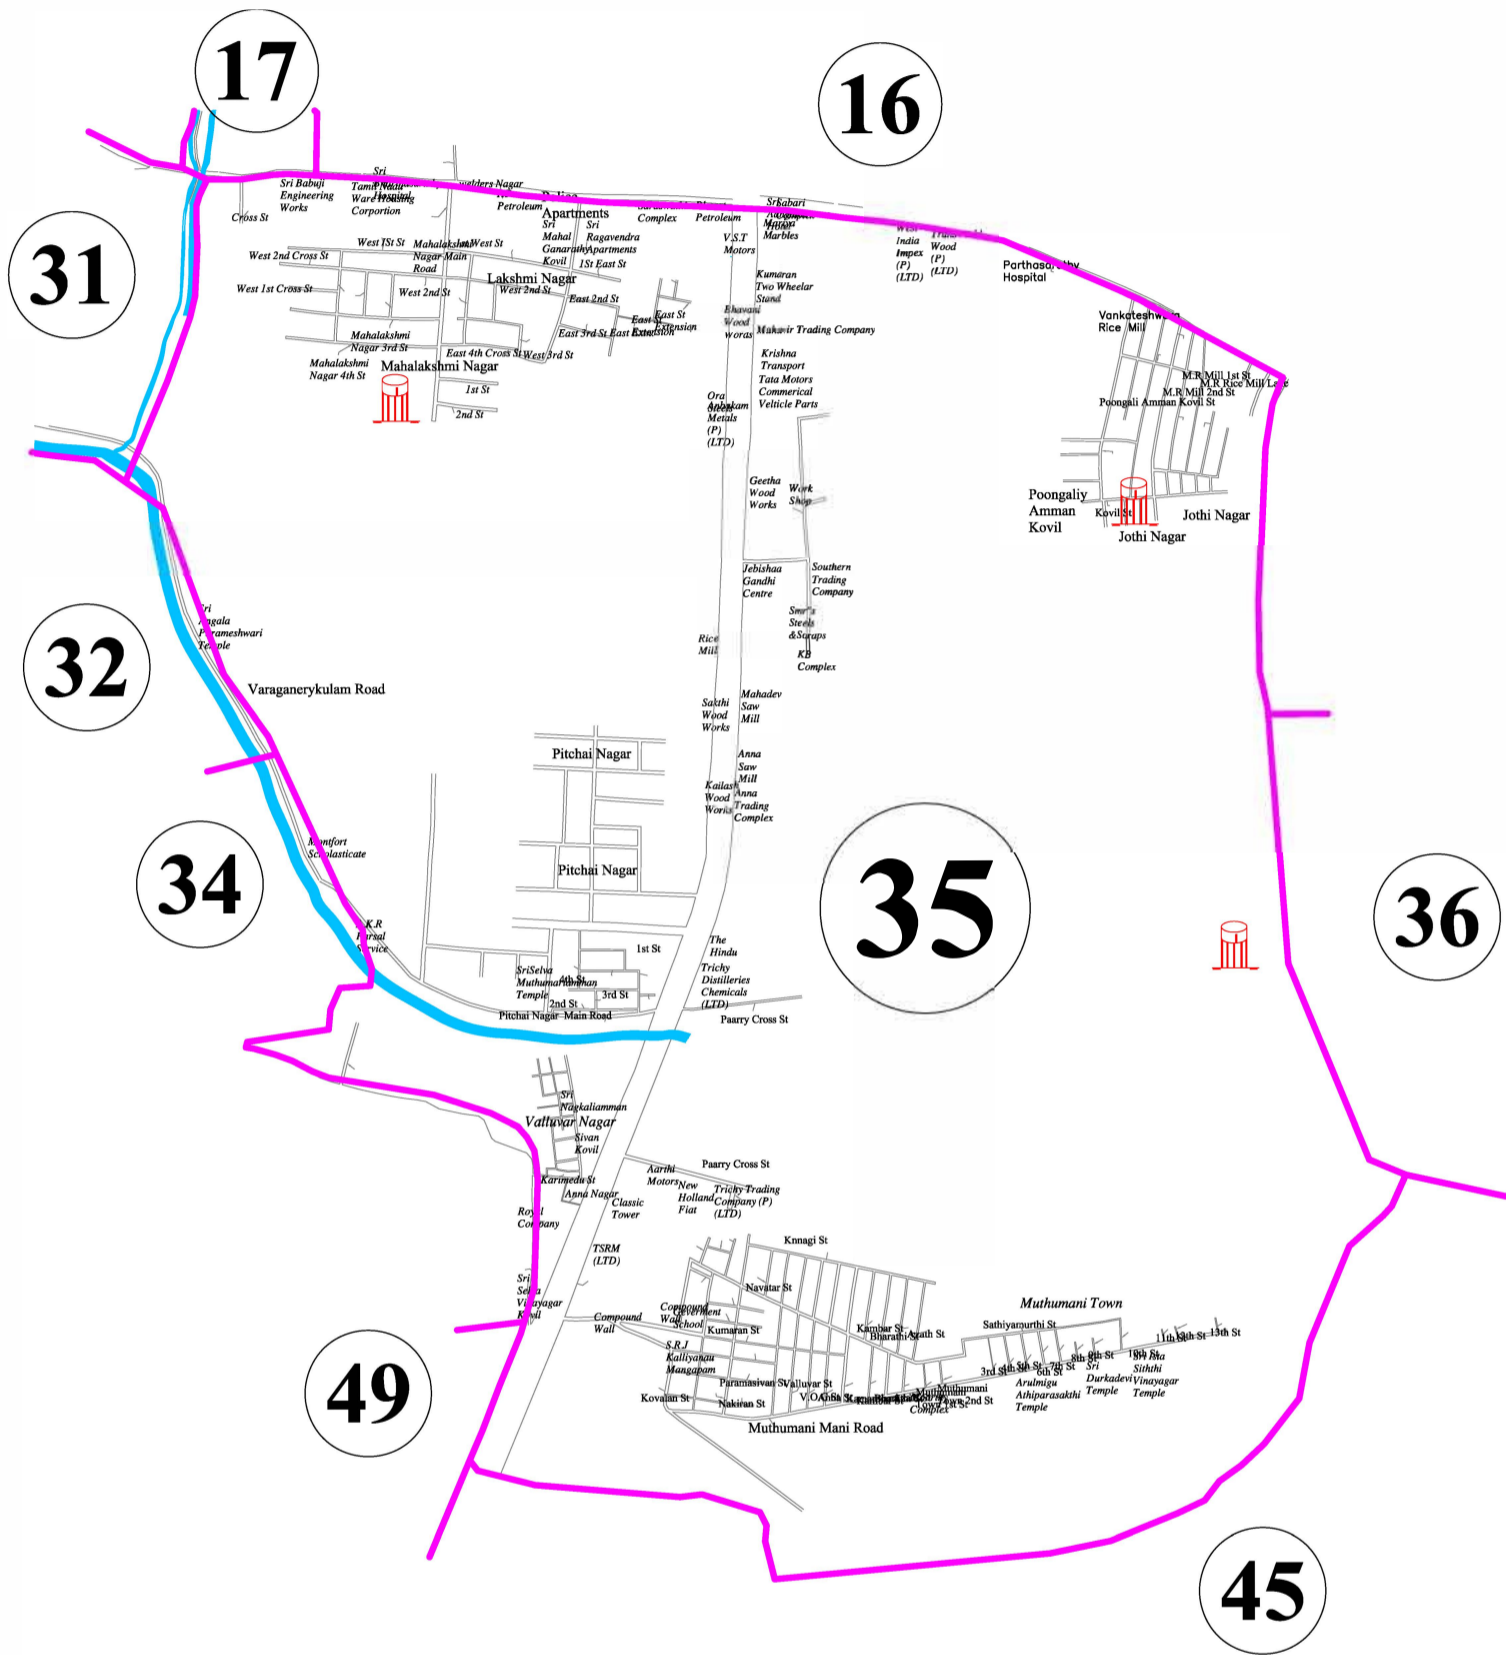

TIRUCHIRAPPALLI CITY CORPORATION WARD MAP

WARD NO : 35

SL.NO	STREET NAME
1	NAVALAR STREET
2	AZHAGAR STREET
3	KUMARAN STREET
4	NEHRU STREET
5	NAKKEERAR STREET
6	GANDHIJI STREET
7	VALLUVAR STREET SENTHANNERPURAM
8	DHANARETHINAM NAGAR
9	KAMARAJAR STREET
10	KOVALAN STREET
11	LAL BAGADHUR SASTHIRI ROAD
12	SATHYAMOORTHY STREET
13	ANNA STREET, SENTHANEER PURAM
14	PAARI STREET
15	KANNAGI STREET
16	BHARATHI STREET
17	ANANDABAVAN STREET
18	KAMBAR STREET
19	MUTHUMANI TOWN STREET
20	MUTHUMANI TOWN STREET

21	MUTHUMANI TOWN STREET
22	KALAIVANAR STREET
23	AZATH STREET (SLUM)
24	V.O.C.STREET (SLUM)
25	T.V.K.STREET, SENTHANEERPURAM (SLUM)
26	PARAMASIVAM STREET (SLUM)
27	KAMARAJAR STREET
28	THANJAVUR ROAD HOUSING UNIT
29	MAHALAKSHMI NAGAR
30	MAHALAKSHMI NAGAR
31	MAHALAKSHMI NAGAR
32	ANNA NAGAR, SANGILIYANDAPURAM (SLUM)
33	SANGILIYANDAPURAM MAIN ROAD (SLUM)
34	MUTHAIAH SWAMY STREET (SLUM)
35	PITCHAI NAGAR (SLUM)
36	VALLUVAR NAGAR (SRS)
37	KALAIVANAR STREET (SRS)
38	JOTHI NAGAR
39	UKKADAI ARIYAMANGALAM (MEMBALAM SOUTH STREET) SLUM

SL.No.	Proposed Ward No.	Population
1	35	13330

REFERENCE:
 CORPORATION BOUNDARY
 WARD BOUNDARY
 OHT
 SCHOOL
 GOVERNMENT HOSPITAL
 CORPORATION ZONAL OFFICE

NOT TO SCALE