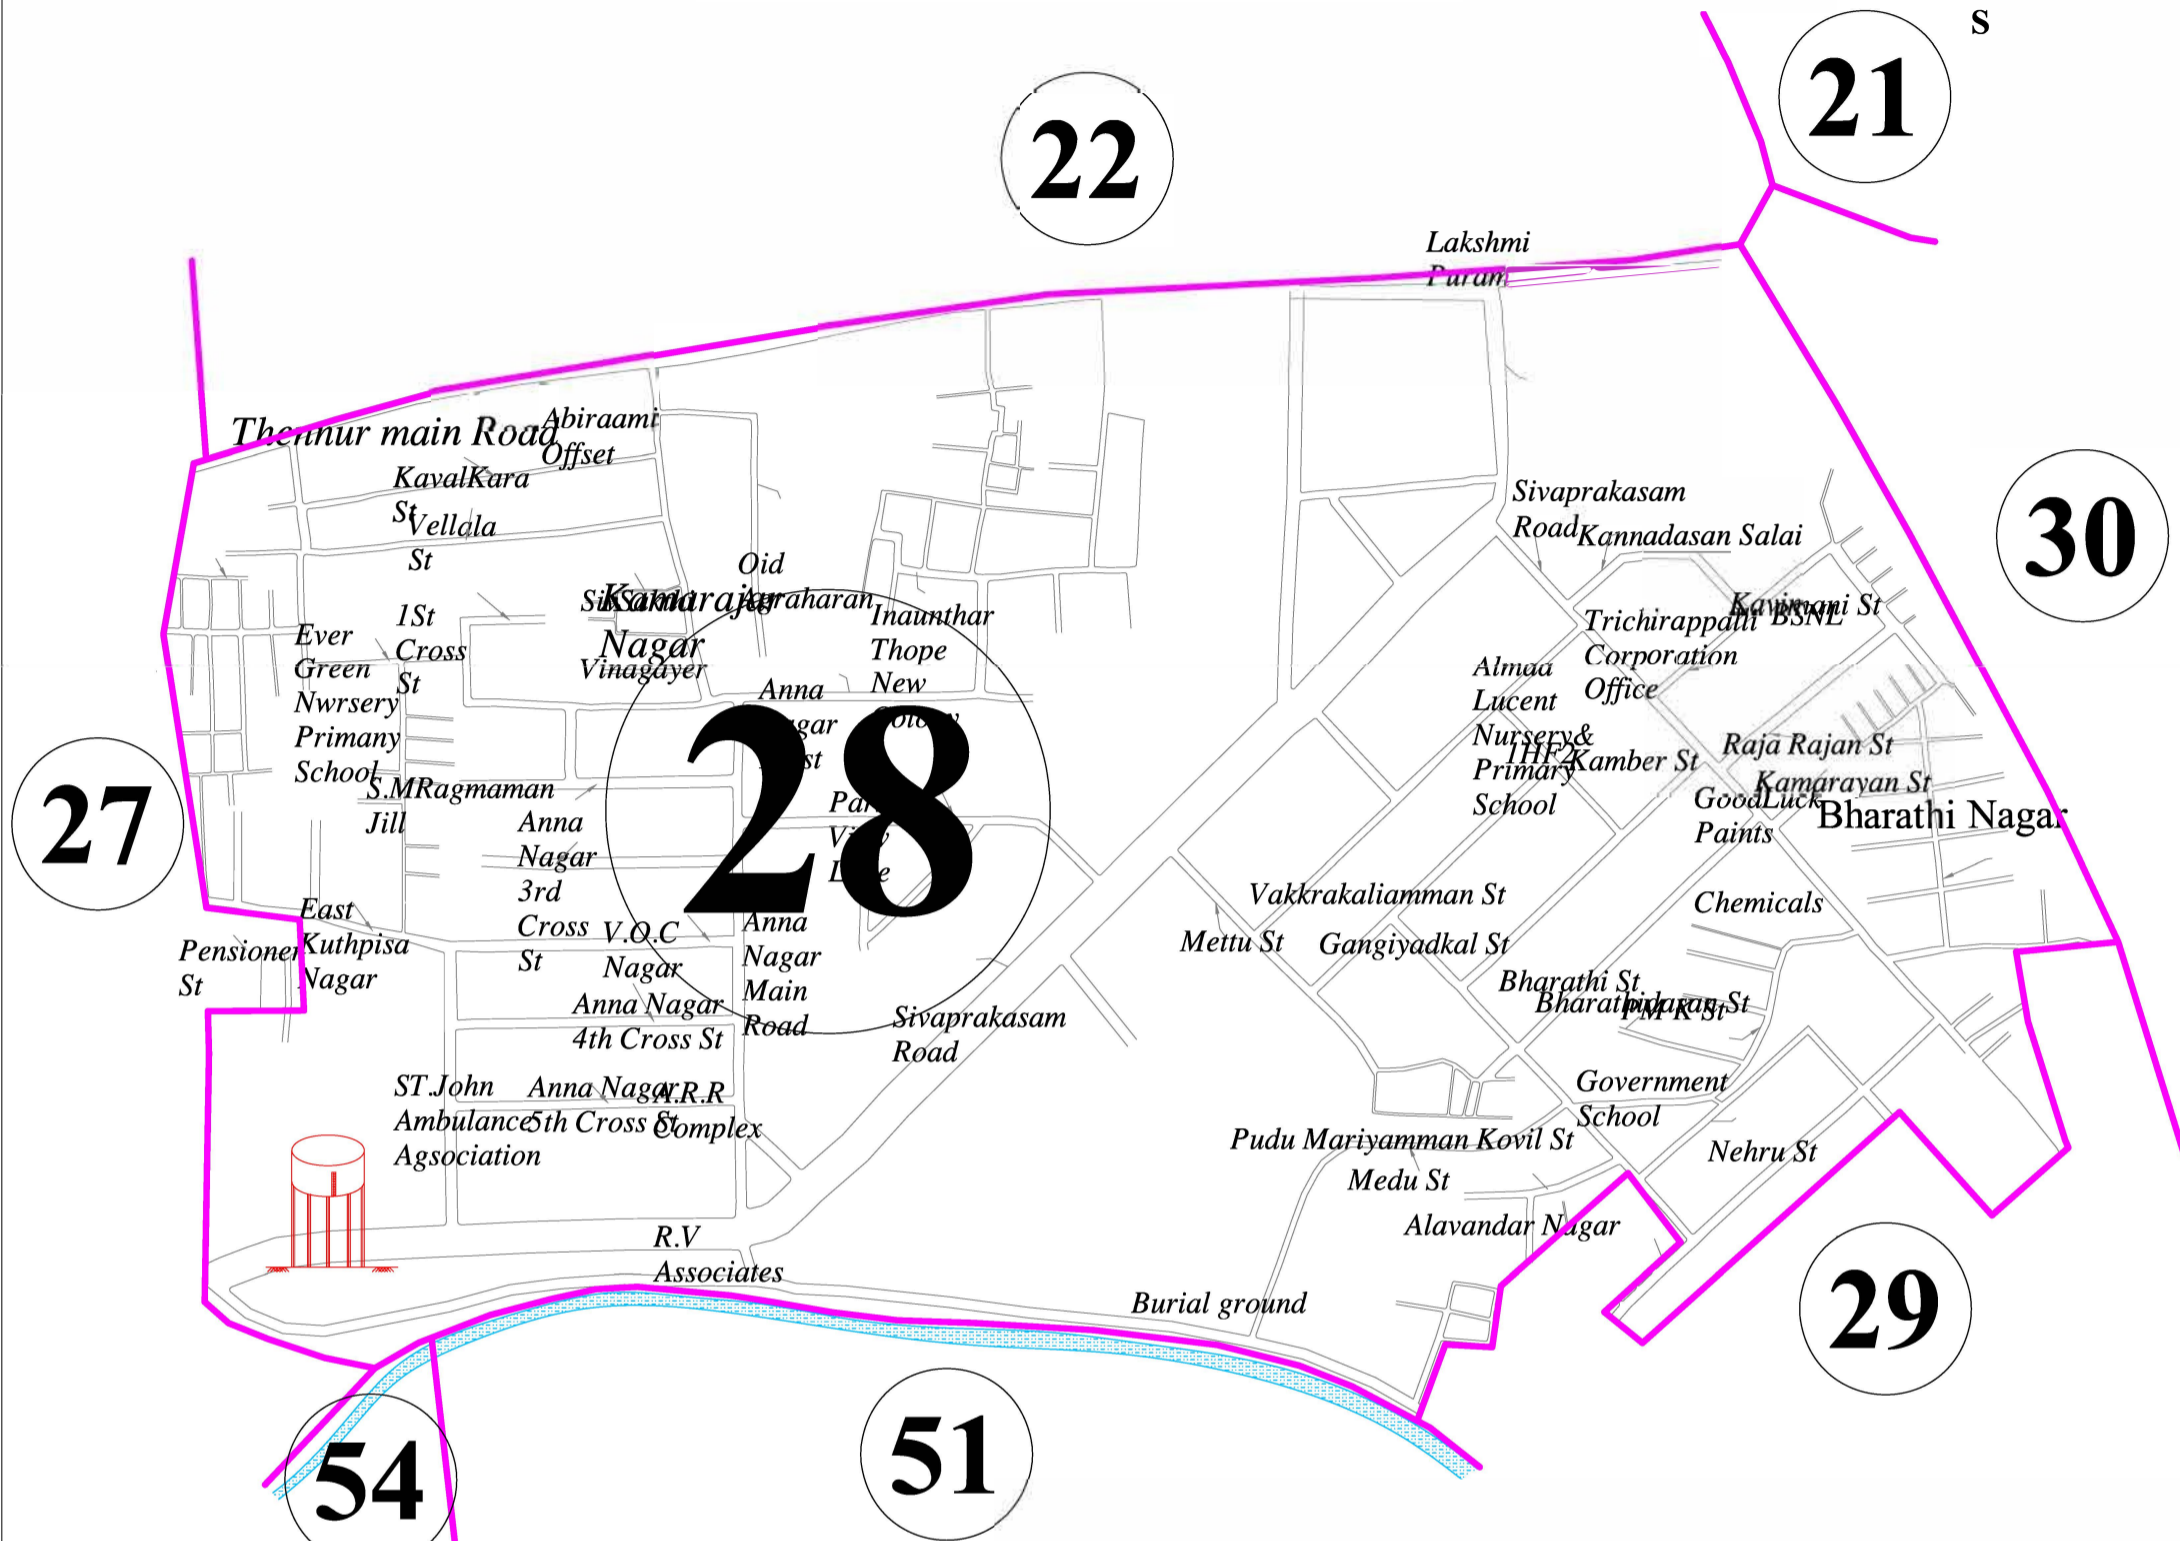

TIRUCHIRAPPALLI CITY CORPORATION

WARD MAP

WARD NO : 28

SL.No.	STREET NAME
1	THENNUR HIGH ROAD
2	ANNANAGAR 1ST CROSS
3	ANNANAGAR 2ND CROSS
4	ANNANAGAR 3RD CROSS
5	ANNANAGAR 4TH CROSS
6	ANNANAGAR 4TH CROSS SUBLANE I
7	ANNANAGAR 4TH CROSS SUBLANE II
8	ANNANAGAR 5TH CROSS
9	ANNANAGAR 6TH CROSS
10	ANNANAGAR V.O.C. STREET
11	ANNANAGAR PARKVIEW
12	ANNANAGAR SIVAPRAKASAM SALAI
13	ANNANAGAR ELANGO ADIGAL STREET
14	ANNANAGAR KANNATHASAN STREET
15	UKKIRAKALYAMMAN KOVIL STREET
16	ANNANAGAR KAMBAR STREET
17	ANNA NAGAR GANDHIYADIKAL ST
18	ANNANAGAR THIRUVALLUVAR STREET
19	ANNANAGAR KAVIMANI STREET
20	ANNANAGAR RAJARAJAN STREET
21	ANNANAGAR BHARATHIYAR STREET
22	ANNANAGAR BHARATHIDASAN STREET

23	ENAMTHAR THOPPU
24	ENAMTHAR THOPPU
25	MARIYAMMAN KOVIL SUMMAR HOUSE
26	OTHAMINAR PALLIVASAL STREET
27	VELLALAR STREET
28	KAMARAJ NAGAR
29	TENNUR MANDHAI
30	KUTHBISHANAGAR
31	KUTHBISHANAGAR
32	OLD AGRAHARAM
33	KAVALKARA STREET
34	ENAMTHAR THOPPU
35	KUTHBISHANAGAR
36	KAMARAJ NAGAR
37	ANNANAGAR NEHRU ST
38	ANNANAGAR VIVEKANANDAR ST
39	ANNANAGAR SARTHAR PATEL ST
40	ALAVANTHAN NAGAR
41	MARIYAMMAN KOVIL METTU HOUSE
42	BHARATHI NAGAR
43	BHARATHI NAGAR
44	SATHYA NAGAR

SL.No.	Ward No.	Population
1	28	15671

- REFERENCE:**
- CORPORATION BOUNDARY
 - WARD BOUNDARY
 - OHT
 - SCHOOL
 - GOVERMENT HOSPITAL
 - CORPORATION ZONAL OFFICE

NOT TO SCALE