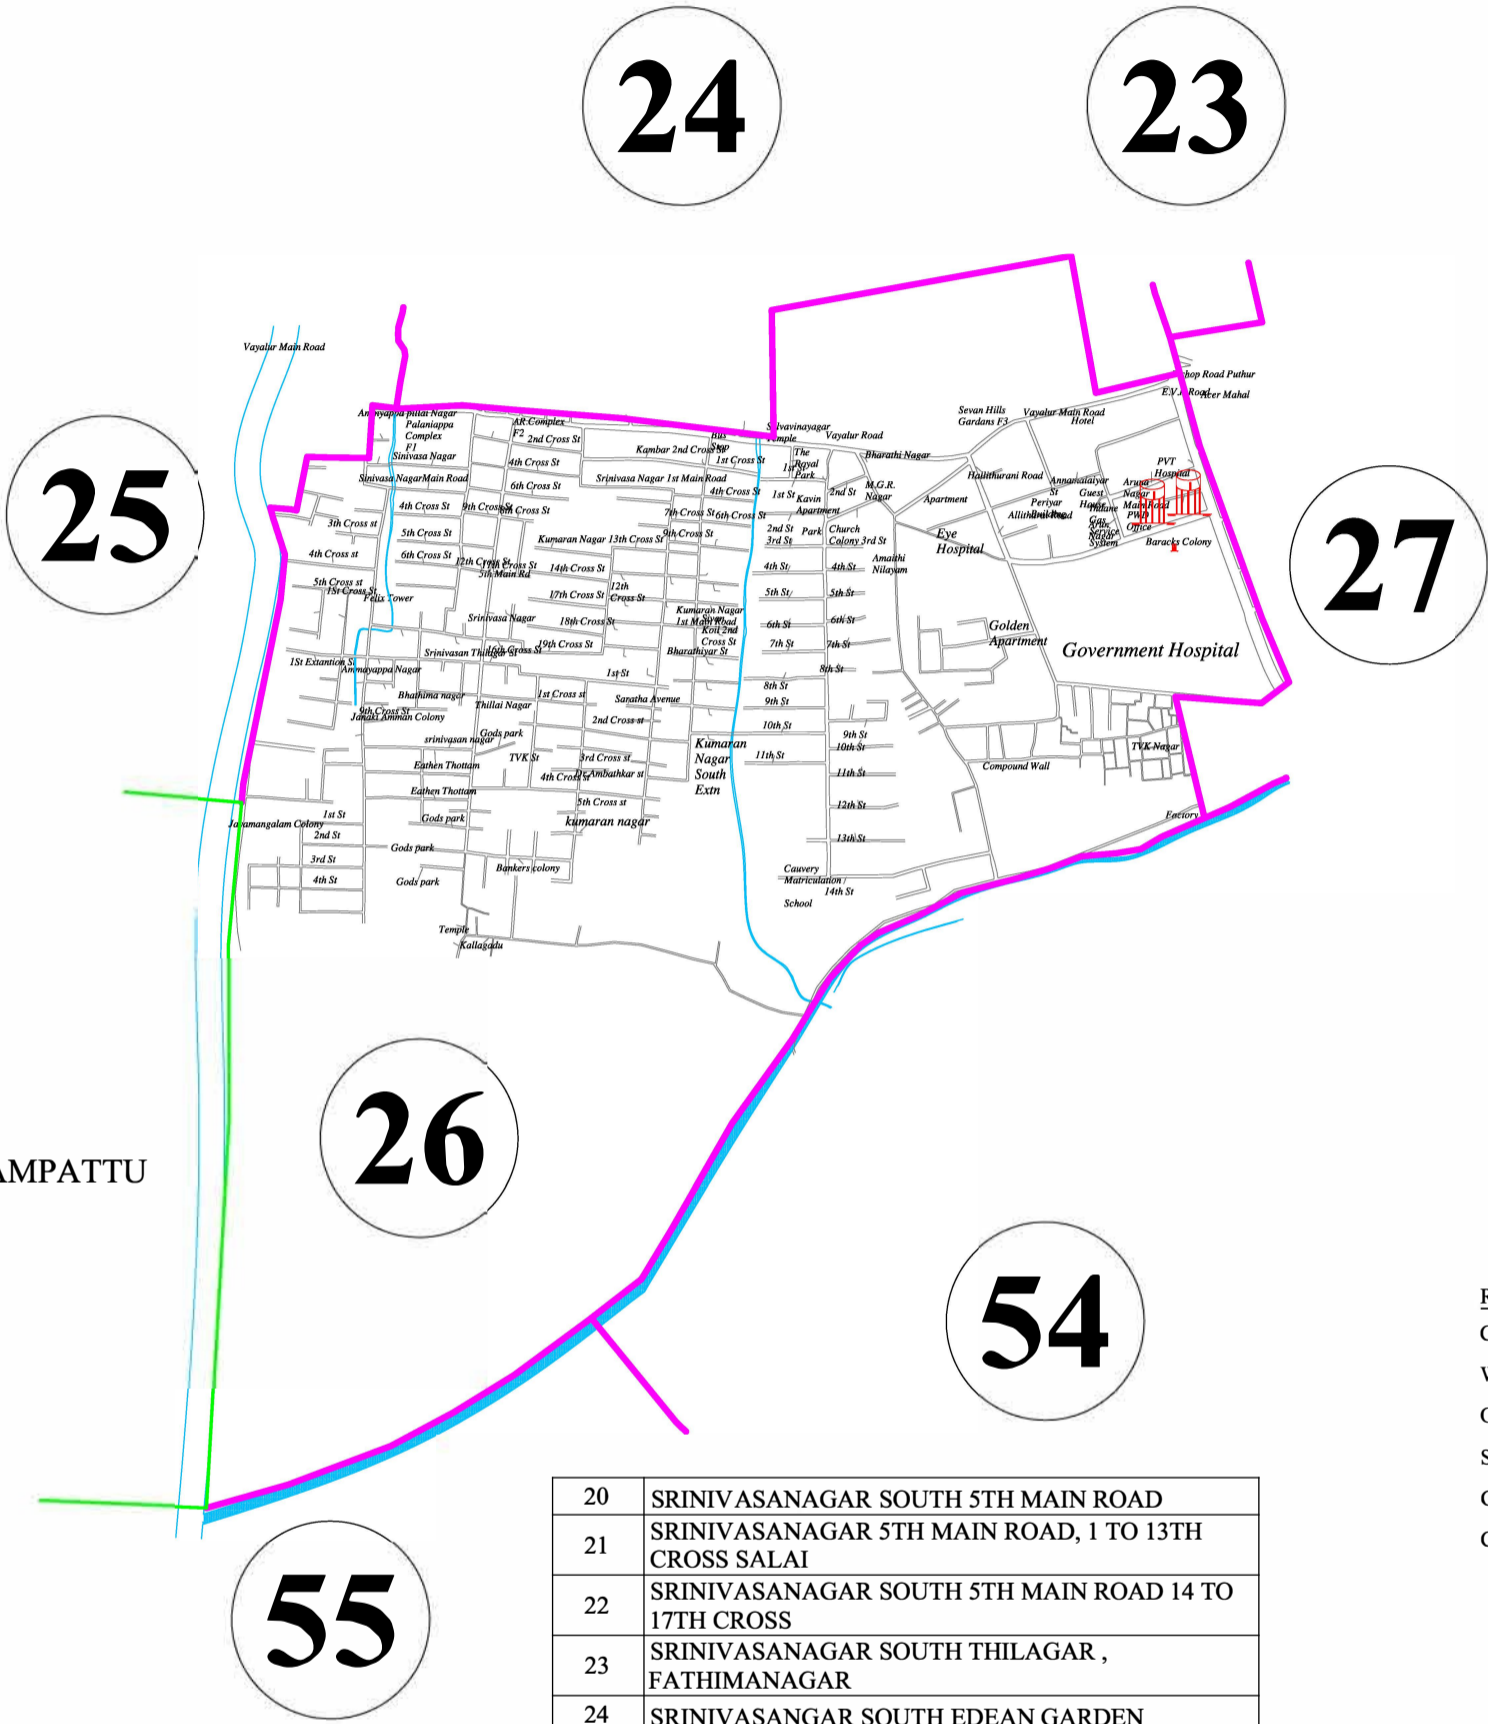

# TIRUCHIRAPPALLI CITY CORPORATION WARD MAP

**WARD NO : 26**

MALLIYAMPATTU

SL.No.	Ward No.	Population
1	26	15302

**REFERENCE:**

CORPORATION BOUNDARY	
WARD BOUNDARY	
OHT	
SCHOOL	
GOVERNMENT HOSPITAL	
CORPORATION ZONAL OFFICE	

SL.No.	STREET NAME
1	ALLIDURAI ROAD RISHIVANAM
2	ALLIDURAI ROAD RISHIVANAM
3	ARUNANAGAR ANNAMALAIYAR ST
4	CHURCH COLONY IST TO 3RD CROSS
5	THIDEER NAGAR
6	M.G.R NAGAR
7	BHARATHINAGAR MAIN ROAD 1 ST TO 8TH CROSS
8	BHARATHI NAGAR 9 TO 14TH CROSS SALAI AND EXTN.
9	KUMARAN NAGAR VAYALUR ROAD
10	KUMARAN NAGAR MAIN ROAD 3 TO 5TH CROSS SALAI
11	KUMARAN NAGAR MAIN 1 TO 2ND CROSS SALAI
12	KUMARAN NAGAR 6 TO 13 TH CROSS SALAI
13	KUMARAN NAGAR 13TO 19TH CROSS SALAI
14	KUMARAN NAGAR SIVAN KOVIL ST 1 TO 8 TH CROSS
15	KUMARAN NAGAR BANKAR COLONY MAIN ROAD EXTN 1 TO 5 TH CROSS SALAI
16	KUMARAN NAGAR 6TH TO 8TH CROSS SALAI
17	KUMARAN NAGAR BANKAR COLONY SARADHA AVENUE
18	SRINIVASANAGAR SOUTH VAYALUR ROAD
19	SRINIVASANGAR SOUTH 1ST MAIN ROAD, 1ST 2ND CROSS SALAI

20	SRINIVASANAGAR SOUTH 5TH MAIN ROAD
21	SRINIVASANAGAR 5TH MAIN ROAD, 1 TO 13TH CROSS SALAI
22	SRINIVASANAGAR SOUTH 5TH MAIN ROAD 14 TO 17TH CROSS
23	SRINIVASANAGAR SOUTH THILAGAR , FATHIMANAGAR
24	SRINIVASANGAR SOUTH EDEAN GARDEN
25	SRINIVASANAGAR SOUTH GODS PARK
26	KALLANKADU
27	SRINIVASANAGAR SOUTH 8TH MAIN ROAD 1ST TO 7TH CROSS
28	AMMAIYAPPA NAGAR MAIN ROAD TH TO 10 TH CROSS SALAI
29	AMMAIYAPPA NAGAR JANAGIAMMAL COLONY, RAJARAJAN COLONY L.I.C COLONY
30	ANADHAMA NAGAR
31	LAWANYA GARDAN
32	E.V.R. SALAI
33	T.V.K. NAGAR ETTUPETTAI BANGALOW
34	T.V.K. NAGAR GRACE GARDEN
35	T.V.K. NAGAR MELAVANNARAPETTAI
36	KALLANKADU
37	T.V.K. NAGAR KEELAVANNARAPETTAI
38	T.V.K. NAGAR KEELAVANNARAPETTAI EXTENSION

NOT TO SCALE