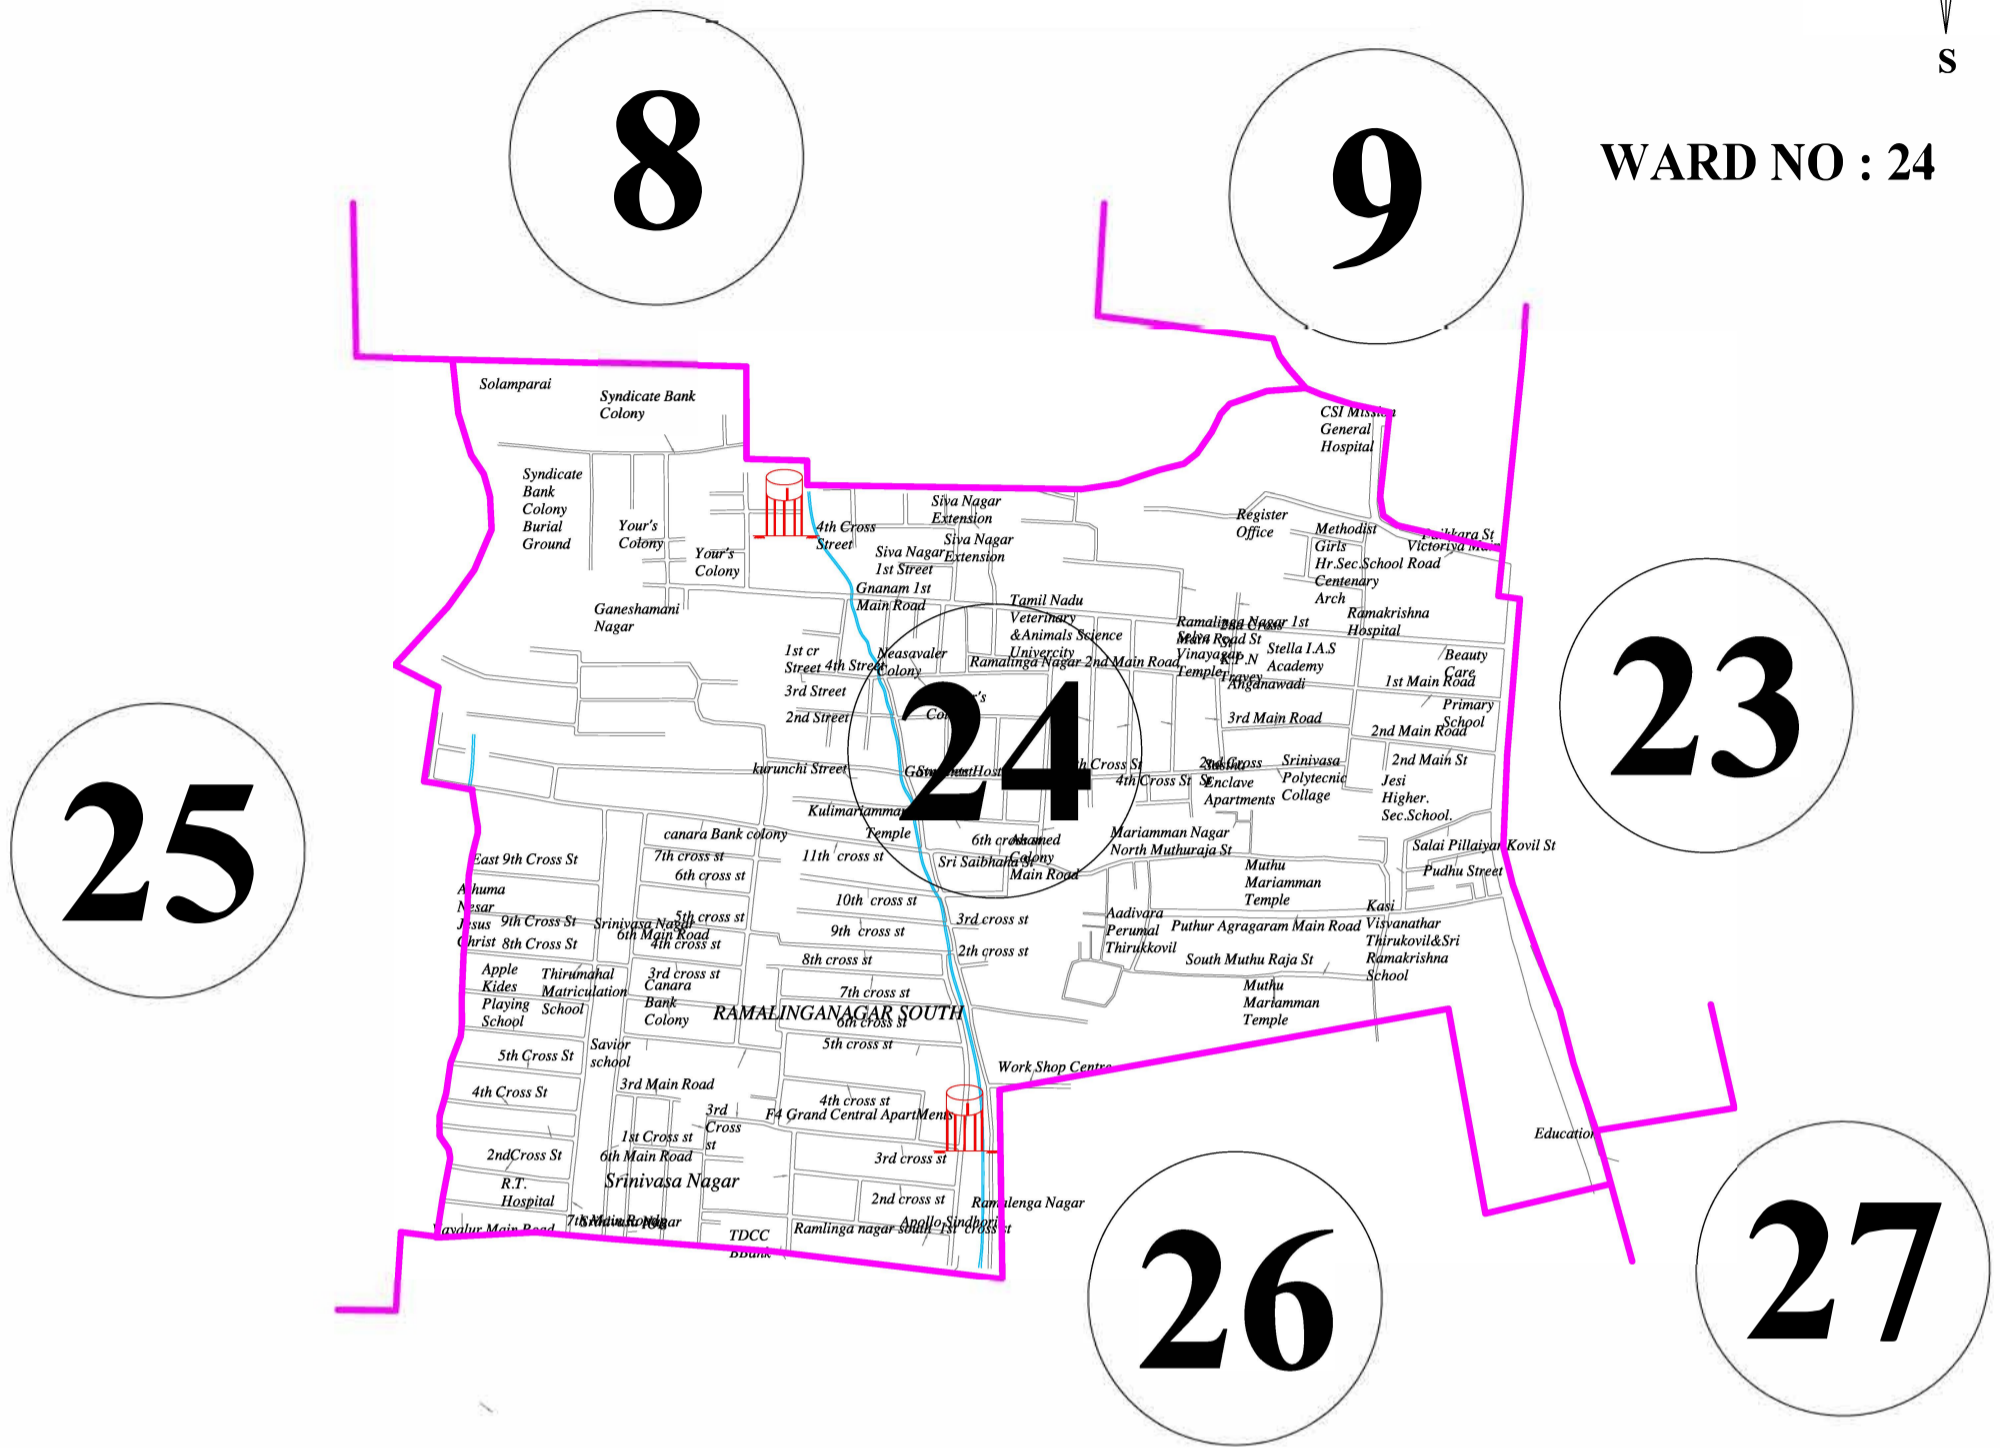

# TIRUCHIRAPPALLI CITY CORPORATION WARD MAP

WARD NO : 24

SL.No.	STREET NAME
1	AHAMED COLONY SUB LANE (1,2,3,4,5,6)
2	AHAMED COLONY (RAMAN NAGAR)
3	GNANAM COLONY CROSS STREET (1,2,3,4)
4	NORTH MUTHURAJA STREET
5	NORTH MUTHURAJA STREET(KALATHU MEDU)
6	NORTH MUTHURAJA STREET (MARIYAMMAN NAGAR)
7	PUTHUR HIGH ROAD
8	SALAI PILLAIYAR KOVIL STREET
9	PUTHUR AGRAHARAM
10	PUTHUR AGRAHARAM SUBLANE
11	PUTHUR PUDHU STREET
12	SOUTH MUTHURAJA STREET
13	SOUTH MUTHURAJA STREET SUBLANE 2
14	SOUTH MUTHURAJA STREET SUBLANE 1
15	RAJARETHINAM PILLAI STREET
16	RAMALINGANAGAR 3RD MAIN ROAD
17	RAMALINGA NAGAR 1ST MAIN ROAD (SIVA NAGAR)
18	RAMALINGA NAGAR 1ST MAIN ROAD (VIGNESH APARTMENT)
19	RAMALINGA NAGAR 1ST MAINROAD (R.T.APARTMENT)
20	RAMALINGA NAGAR 1ST MAINROAD CROSS STRETT (2,3,4)
21	RAMALINGA NAGAR 1ST MAINROAD (VIVEKANANTHA NAGAR)
22	RAMALINGA NAGAR 2ND MAIN ROAD
23	VICTORIYA ROAD
24	C S I HOSPITAL QUATORS
25	NESAVALAR COLONY
26	VARNERS COMPOUND
27	ANNAI THERASA COLONY
28	SOUTH MUTHURAJA STREET SUBLANE 1
29	SOUTH MUTHURAJA STREET SUBLANE 2
30	SRINIVASANAGAR NORTH VAYALUR ROAD
31	SRINIVASA NAGAR NORTH 2ND MAINROAD & 1 TO 3RD CROSS STREETS

SL.No.	Ward No.	Population
1	24	15413

**REFERENCE:**

CORPORATION BOUNDARY

WARD BOUNDARY

OHT

SCHOOL

GOVERMENT HOSPITAL

CORPORATION ZONAL OFFICE