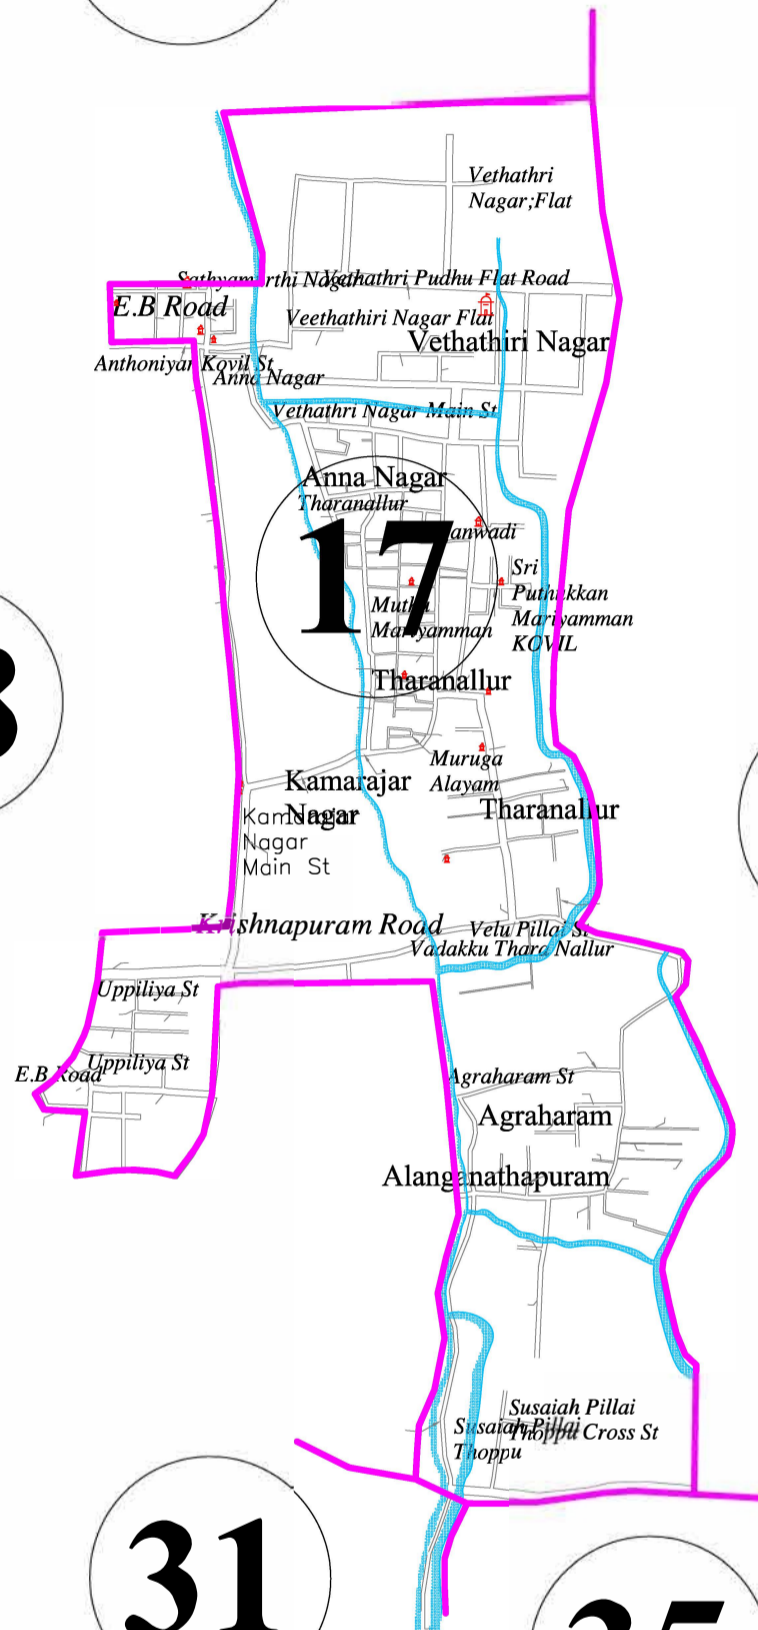

TIRUCHIRAPPALLI CITY CORPORATION WARD MAP

18

WARD NO.17

18

16

31

35

SL.No.	Ward No.	Population
1	17	12275

REFERENCE:

- CORPORATION BOUNDARY
- WARD BOUNDARY
- OHT
- SCHOOL 🏫
- GOVERNMENT HOSPITAL 🏥
- CORPORATION ZONAL OFFICE 🏢

SL.NO	STREET NAME
1	THARANALLUR BAZAAR, SEKKADI STREET
2	THARANALLUR BAZAAR, SEKKADI STREET
3	NEW STREET
4	NEW STREET
5	THARANALLUR SOUTH STREET
6	THARANALLUR SOUTH STREET
7	EAST STREET
8	AGRAHARAM (SLUM)
9	THARANALLUR NORTH STREET (SLUM)
10	THARANALLUR NORTH STREET & KPS KONE NAGAR (SLUM)
11	THARANALLUR NORTH STREET & KPS KONE NAGAR (SLUM)
12	THARANALLUR NORTH STREET (SLUM)
13	THARANALLUR NORTH STREET (SLUM)
14	THARANALLUR NORTH STREET (SLUM)
15	KAMARAJ NAGAR, SURAN CHERI (SLUM)
16	KAMARAJ NAGAR, SURAN CHERI (SLUM)
17	KAMARAJ NAGAR, SURAN CHERI (SLUM)
18	KAMARAJ NAGAR, SURAN CHERI (SLUM)
19	ANNA NAGAR

20	EB ROAD (SLUM)
21	ANNA NAGAR
22	EB ROAD (SLUM)
23	ANNA NAGAR
24	EB ROAD (SLUM)
25	SATHYA MOORHY NAGAR (SLUM)
26	KAL MANDHAI (SLUM)
27	SATHYA MOORHY NAGAR (SLUM)
28	KAL MANDHAI (SLUM)
29	KAL MANDHAI (SLUM)
30	SATHYA MOORHY NAGAR (SLUM)
31	UPPILIYAR STREET (SLUM)
32	UPPILIYAR STREET (SLUM)
33	SOOSIAH PILLAI THOPPU, TANJORE ROAD SLUM