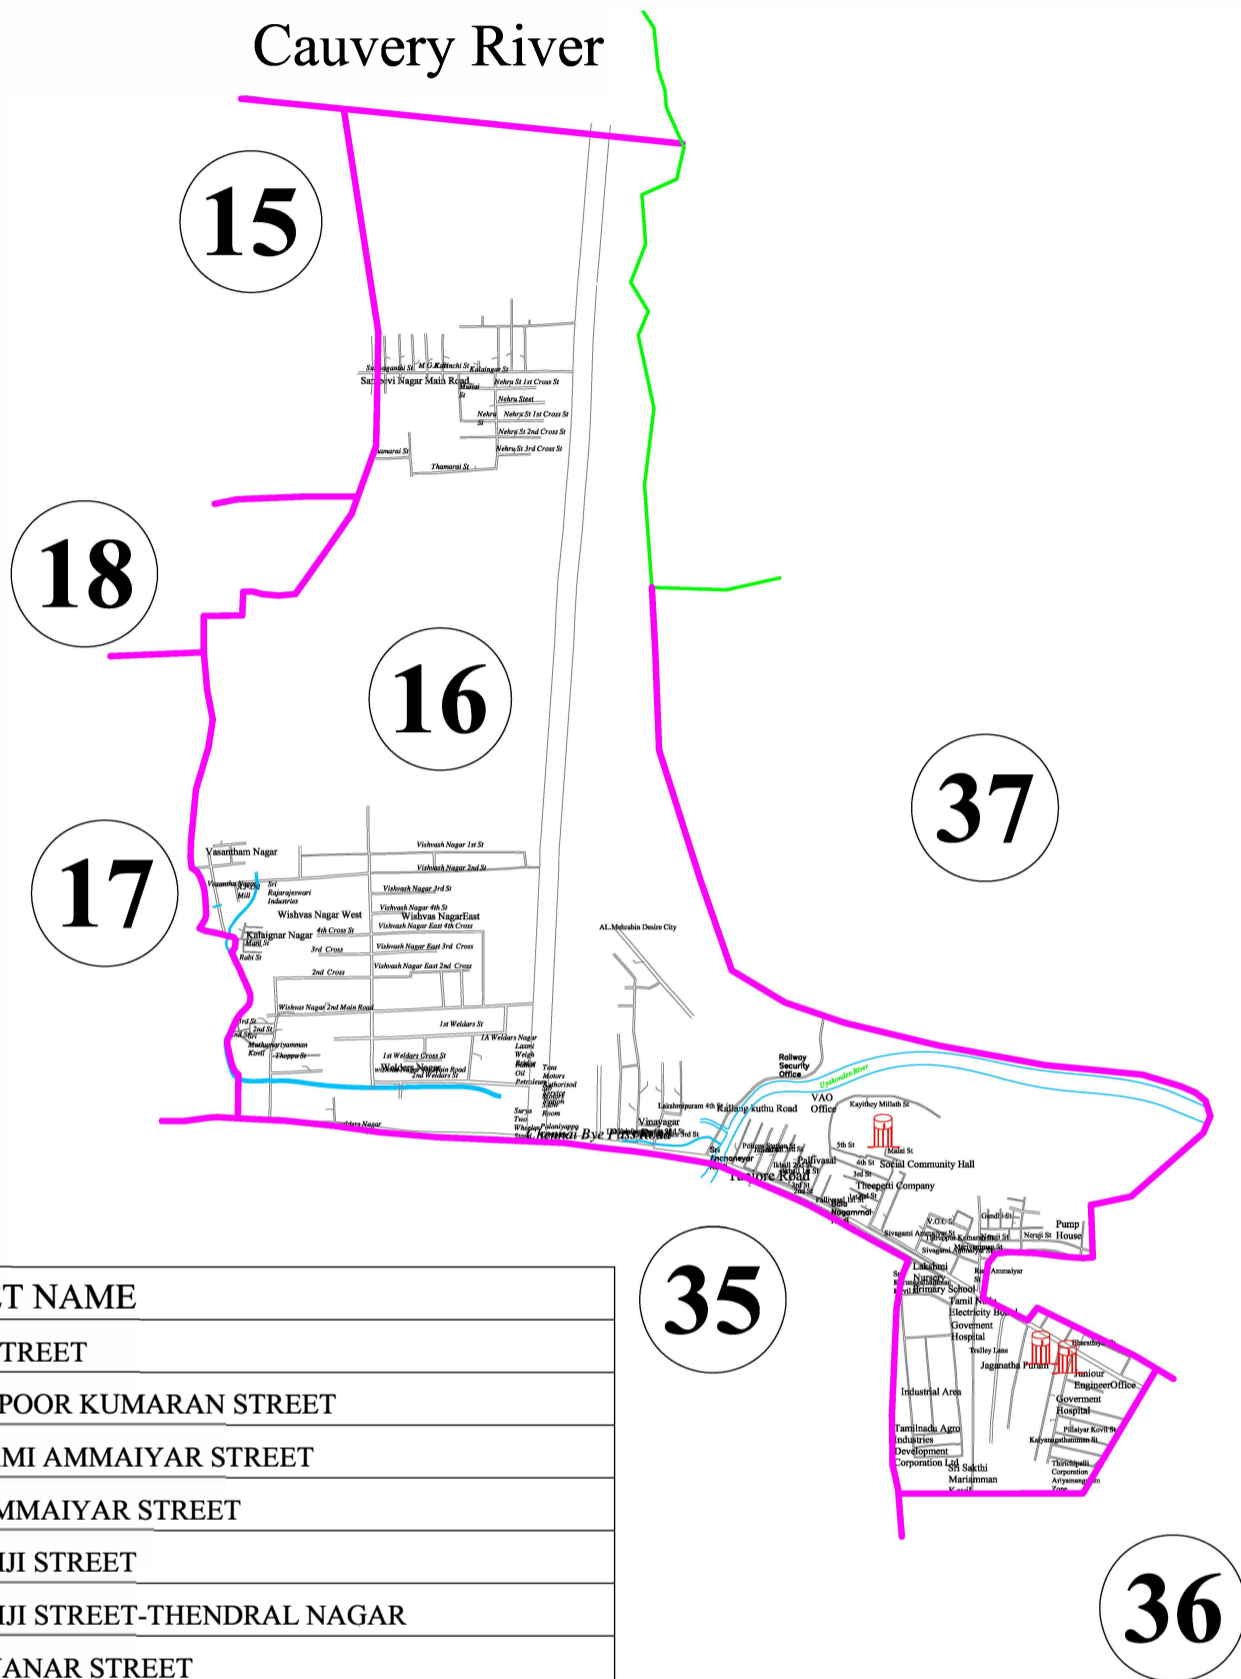

TIRUCHIRAPPALLI CITY CORPORATION

WARD MAP

WARD NO : 16

SL.NO	STREET NAME
1	V.O.C. STREET
2	THIRUPPOOR KUMARAN STREET
3	SIVAGAMI AMMAIYAR STREET
4	RANI AMMAIYAR STREET
5	GANDHIJI STREET
6	GANDHIJI STREET-THENDRAL NAGAR
7	KALAIVANAR STREET
8	MULLAI NAGAR
9	NEHRUJI STREET
10	THOZHIL PETTAI, ARIYAMANGALAM
11	LAKSHMIPURAM FIRST STREET
12	LAKSHMIPURAM SECOND STREET
13	LAKSHMIPURAM THIRD STREET
14	LAKSHMIPURAM FORTH STREET
15	PATEL STREET
16	SANJEEVI NAGAR
17	BYE-PASS ROAD
18	WELDERS NAGAR
19	VASANTHA NAGAR PUDHU STREET
20	VISHWAS NAGAR-NALLI HIGHWAYS APARTMENTS
21	VISHWAS NAGAR-SHANMUGA NAGAR
22	VISWAS NAGAR, THARANALLUR VISTHARIPPU
23	A.P.NAGAR THARANALLUR EXTN
24	ARPUTHANAGAR-ARIYAMANGALAM VILLAGE
25	UKKADAI ARIYAMANGALAM
26	(MEMBALAM NORTH STREET) SLUM

27	NEW STREET
28	EAST STREET
29	VASANDHA NAGAR, POSTAL COLONY
30	KAMARAJ NAGAR S.C (SLUM)
31	THOPPU STREET (SLUM)
32	KALAI NAGAR (SLUM)
33	KALYANARAMAN STREET, JEGANATHAPURAM
34	SEPPILLAIYAR KOVIL STREET

SL.No.	Ward No.	Population
1	16	12800

- REFERENCE:**
- CORPORATION BOUNDARY
 - WARD BOUNDARY
 - OHT
 - SCHOOL
 - GOVERNMENT HOSPITAL
 - CORPORATION ZONAL OFFICE