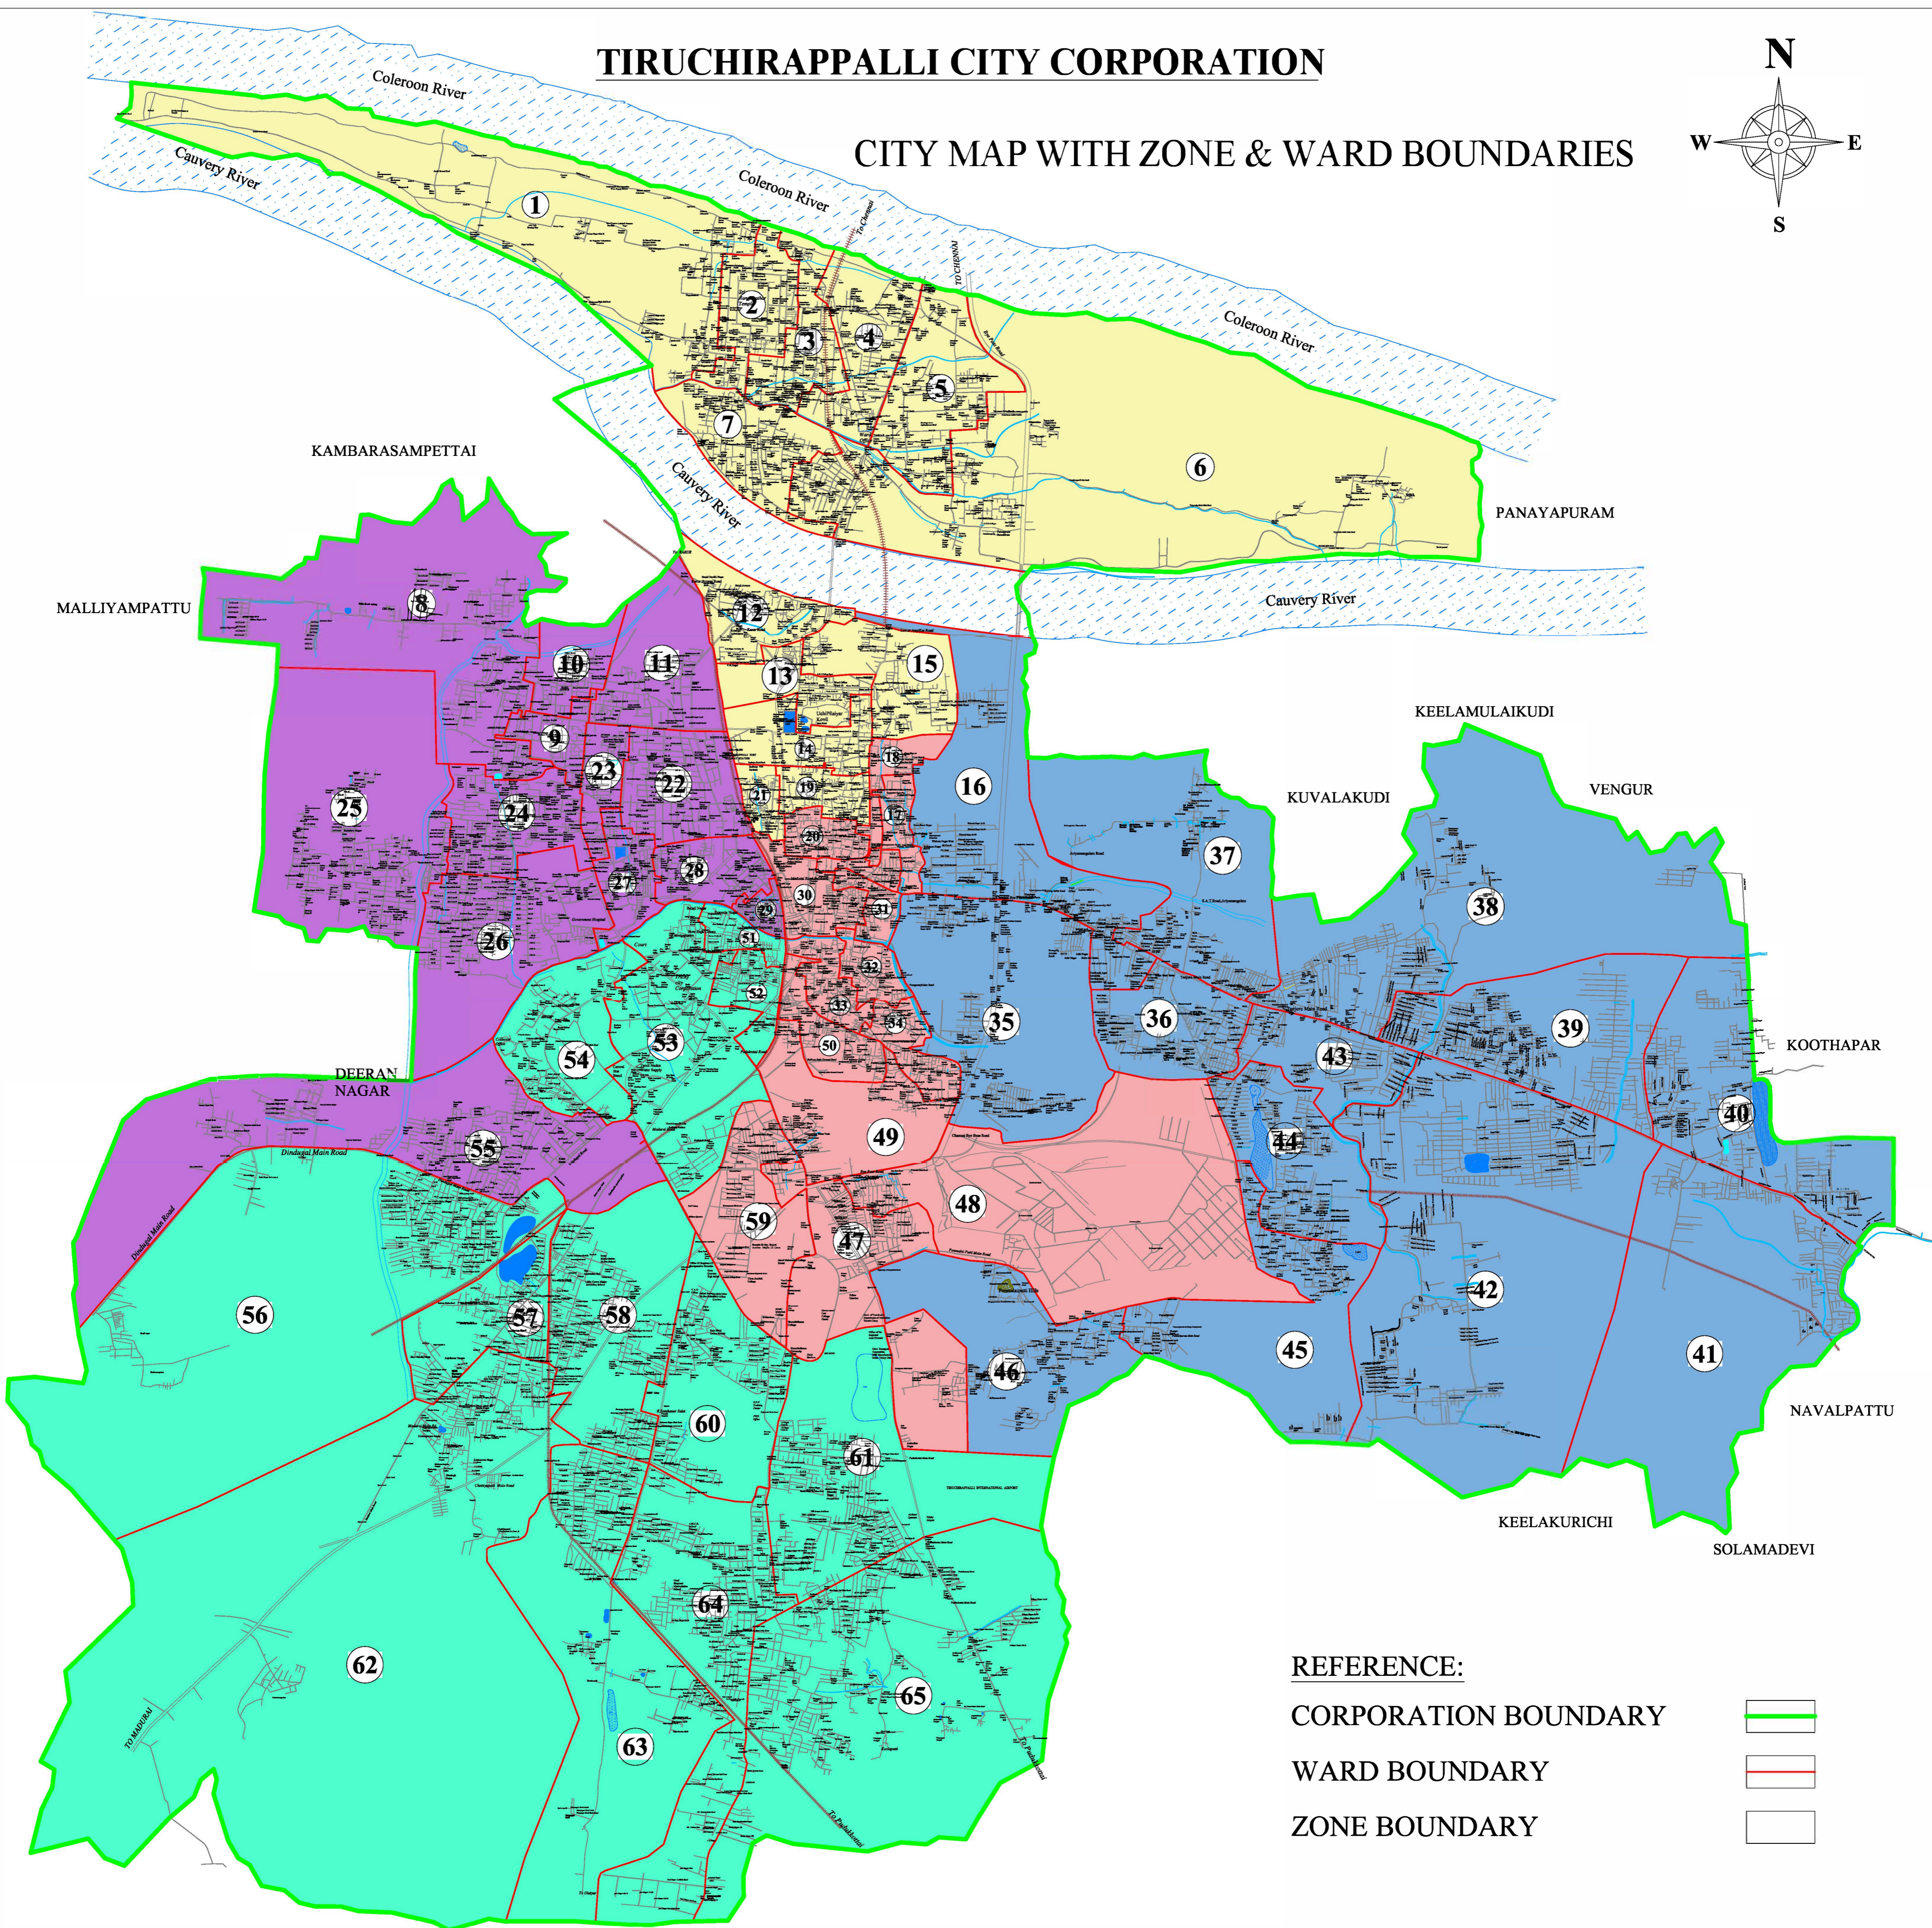

TIRUCHIRAPPALLI CITY CORPORATION

CITY MAP WITH ZONE & WARD BOUNDARIES

REFERENCE:

CORPORATION BOUNDARY

WARD BOUNDARY

ZONE BOUNDARY

ZONE No.

SL. No.	ZONE No.	WARD Nos.	Total Nos.
1	I	1, 2, 3, 4, 5, 6, 7, 12, 13, 14, 15, 19, 21	13
2	II	17, 18, 20, 30, 31, 32, 33, 34, 47, 48, 49, 50, 59	13
3	III	16, 35, 36, 37, 38, 39, 40, 41, 42, 43, 44, 45, 46	13
4	IV	51, 52, 53, 54, 56, 57, 58, 60, 61, 62, 63, 64, 65	13
5	V	8, 9, 10, 11, 22, 23, 24, 25, 26, 27, 28, 29, 55	13
TOTAL			65